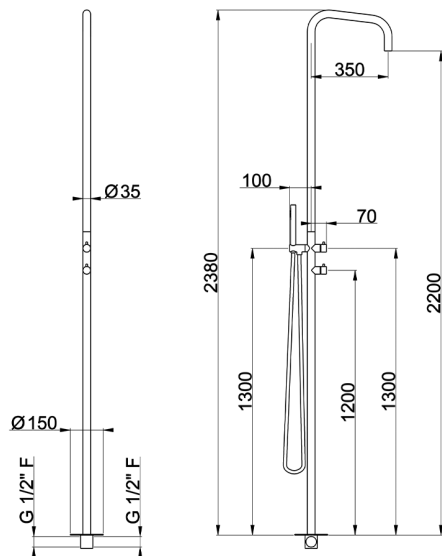

AVAILABLE FINISHINGS

D1 D1 Brushed Inox

CHARACTERISTICS

Cartridge Spare Parts **ZZ9E521000**

25 mm Progressive single-lever cartridge

2024-12-22