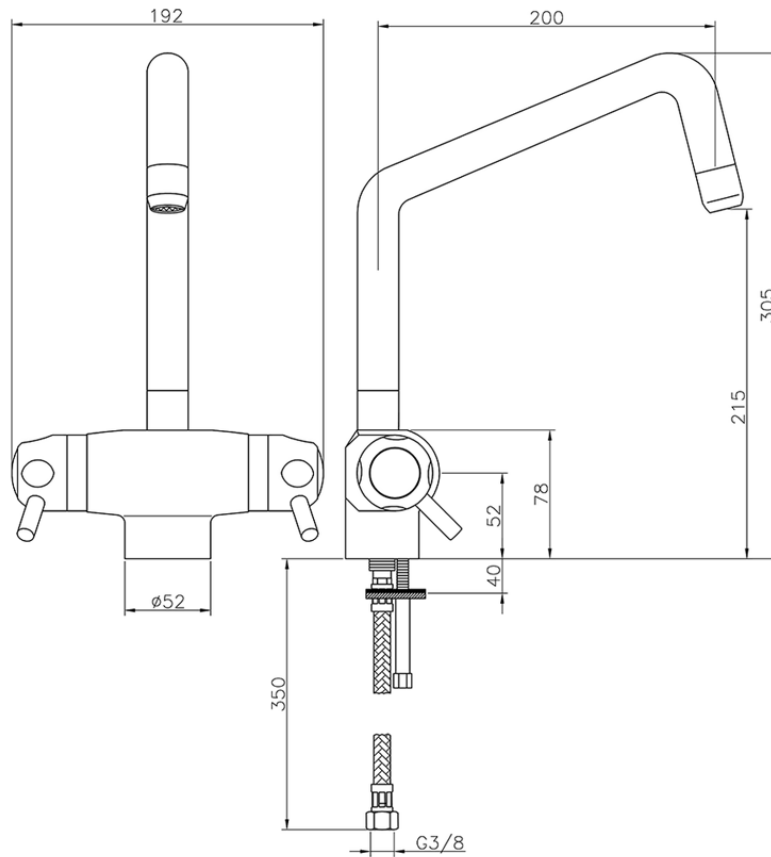

Thermostatic sink mixer CLINIC&TECHNICAL\_CPT65010

CPT65010

<https://en.huberitalia.com/thermostatic-sink-mixer-clinictechnical-cpt65010>

2026-04-09