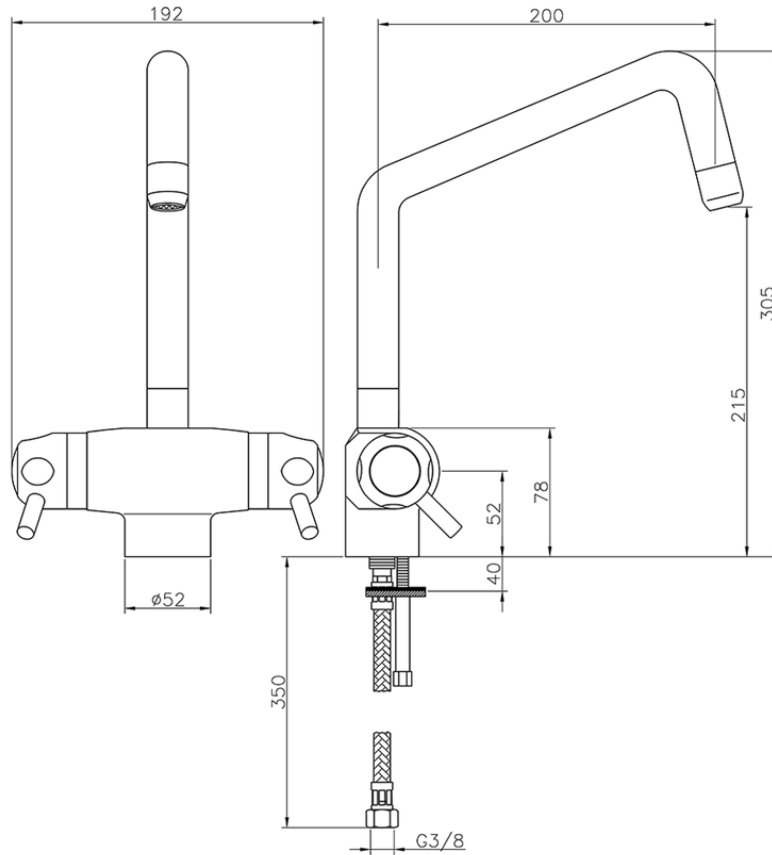

Thermostatic sink mixer CLINIC&TECHNICAL\_CPT65010

CPT65010

<https://en.huberitalia.com/thermostatic-sink-mixer-clinictechnical-cpt65010>

2026-06-26