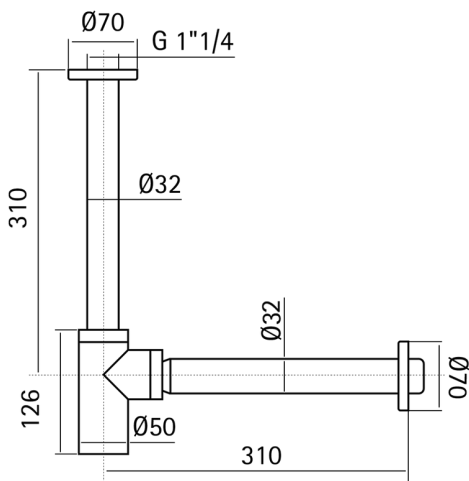

1"1/4 washbasin siphon COMPONENTS_ZB004130

MODEL **ZB004130**

1"1/4 washbasin siphon, Inox AISI 304

AVAILABLE FINISHINGS

D1 D1 Brushed Inox

CHARACTERISTICS

2024-11-15