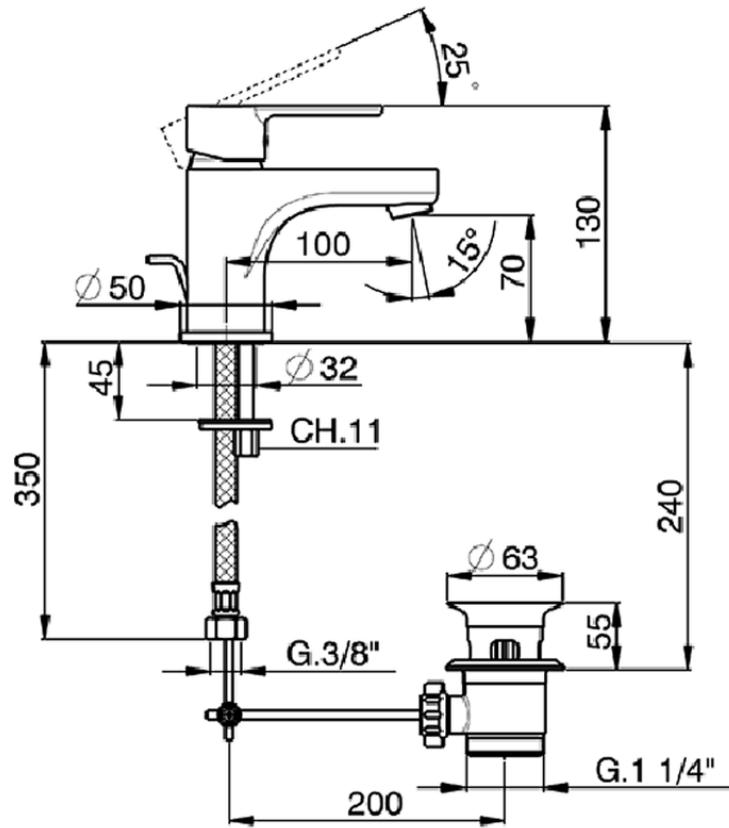

Single lever washbasin mixer EnergySave H2_H2000515

H2000515

<https://en.huberitalia.com/single-lever-washbasin-mixer-energysave-h2-h2000515>

2026-06-13