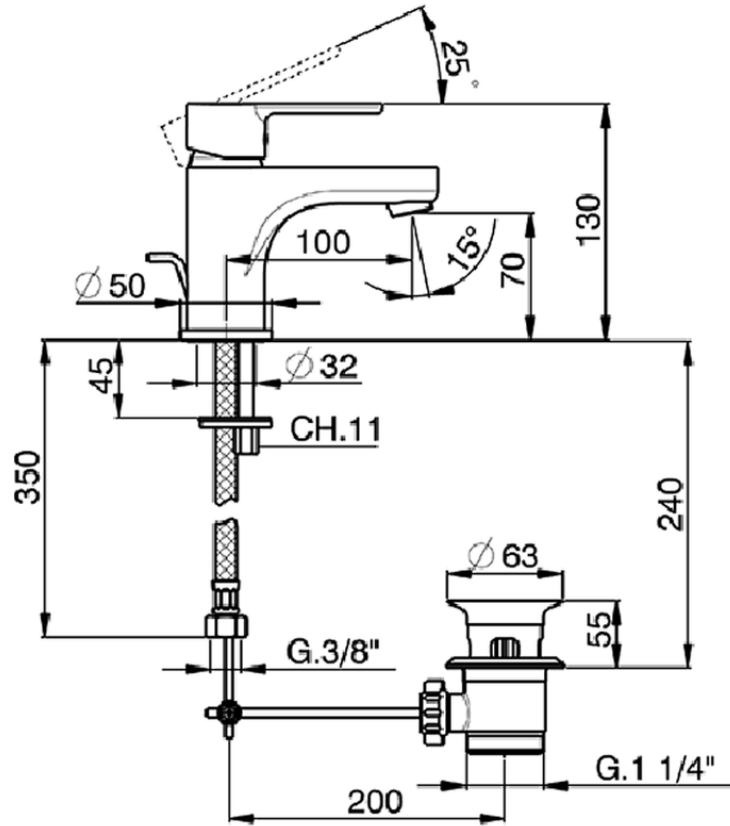

Single lever washbasin mixer EnergySave H2_H2000515

H2000515

<https://en.huberitalia.com/single-lever-washbasin-mixer-energysave-h2-h2000515>

2026-04-05