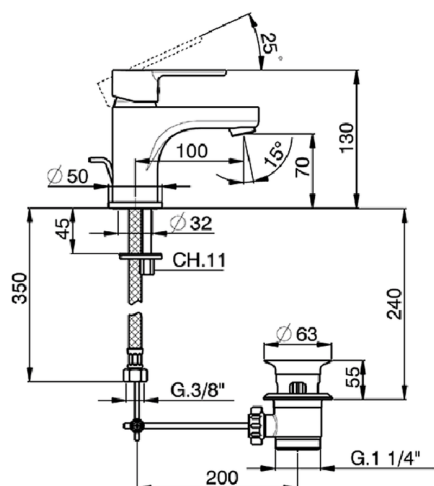

Single lever washbasin mixer EnergySave H2_H2000515

MODEL **H2000515**

Single lever washbasin mixer EnergySave, with 1"1/4 automatic pop-up waste, G.3/8" stainless steel flexible hoses

AVAILABLE FINISHINGS

CHARACTERISTICS

Cartridge Spare Parts **ZZ96800000**

35 mm Cartridge

EcoStop

EcoStop feature limits water flow to approximately 50% of maximum output with one point of resistance on setting. Push slightly past the middle stop only when full water output is required. This will save water up to 50%.

EnergySave

Thanks to the EnergySave device, only cold water will be drawn if the lever is operated in the central position, so that the water heater will not be engaged and no hot water wasted, leading to considerable savings in energy and costs. The temperature can be adjusted by rotating the lever to the left, until the desired temperature is reached.