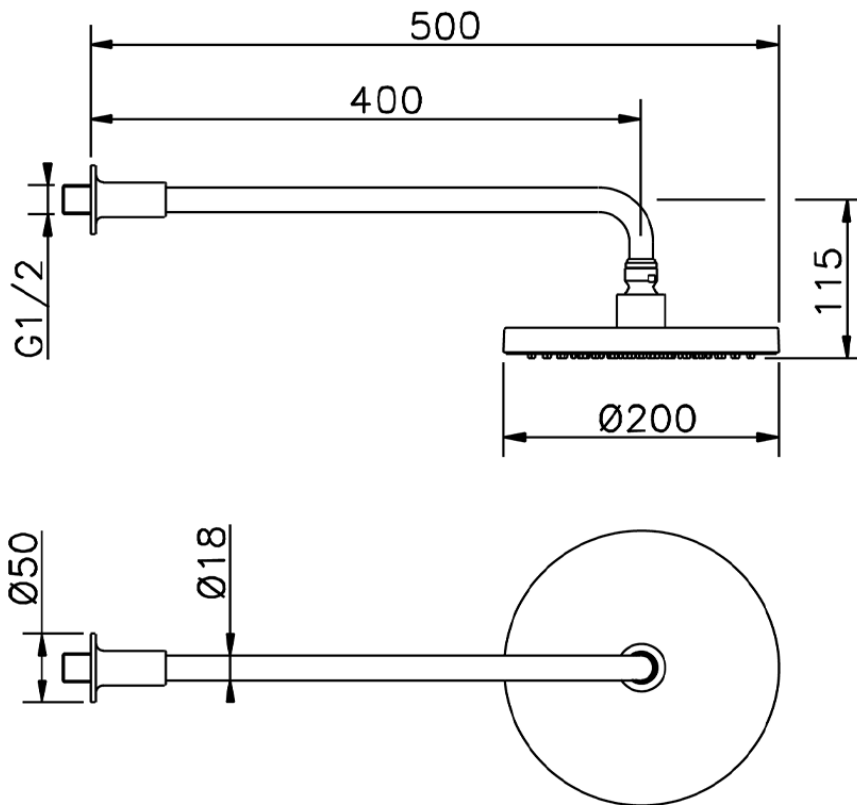

Shower arm with Minimal showerhead SHOWER_614.22H.

614.22H.

<https://en.huberitalia.com/shower-arm-with-minimal-showerhead-shower-614-22h>

2026-04-28