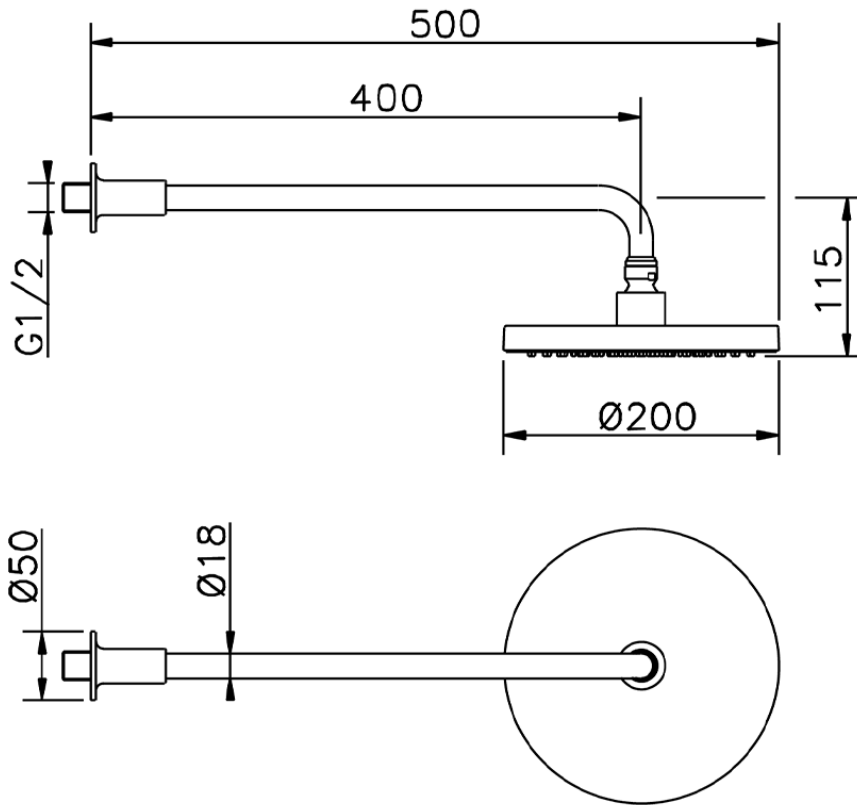

Shower arm with Minimal showerhead SHOWER_614.22H.

614.22H.

<https://en.huberitalia.com/shower-arm-with-minimal-showerhead-shower-614-22h>

2026-06-29