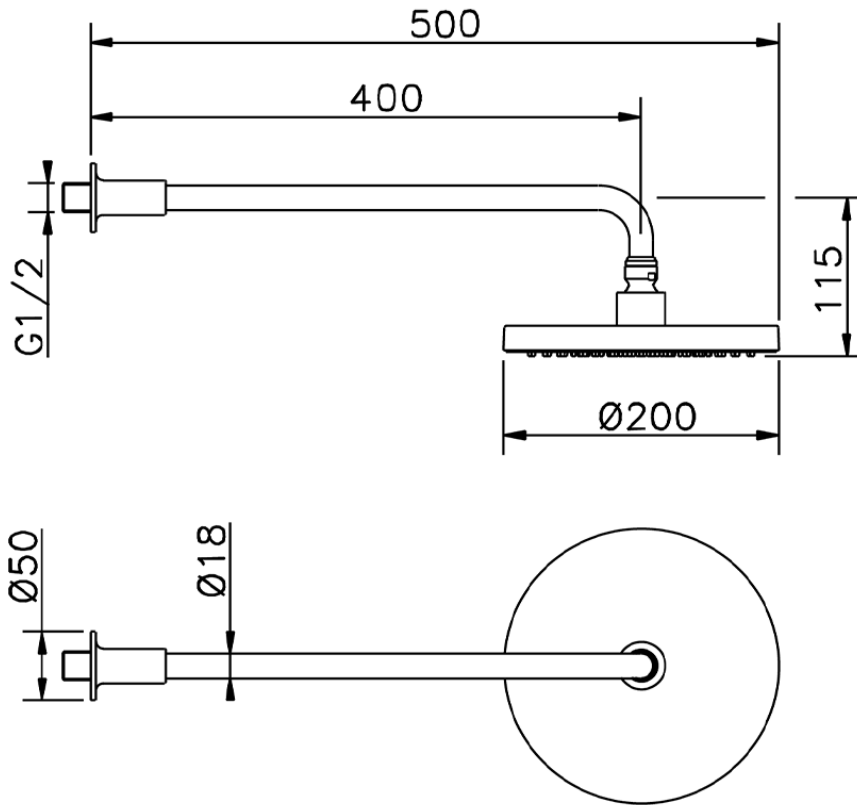

Shower arm with Minimal showerhead SHOWER_614.22H.

614.22H.

<https://en.huberitalia.com/shower-arm-with-minimal-showerhead-shower-614-22h>

2026-04-07