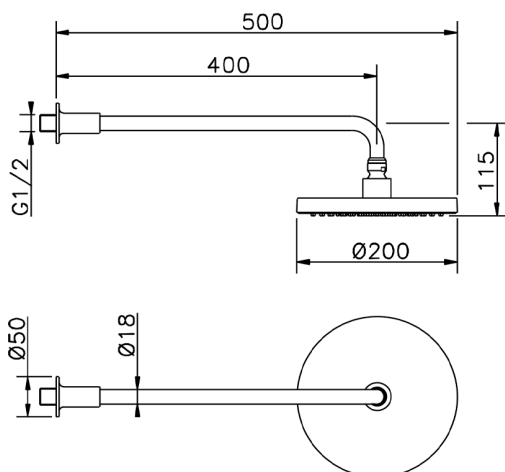

Shower arm with Minimal showerhead SHOWER_614.22H.

MODEL **614.22H.**

Shower arm with showerhead, 200 mm ABS round showerhead 11,5 mm thick, 400 mm Shower Arm

AVAILABLE FINISHINGS

CHARACTERISTICS

2026-04-07