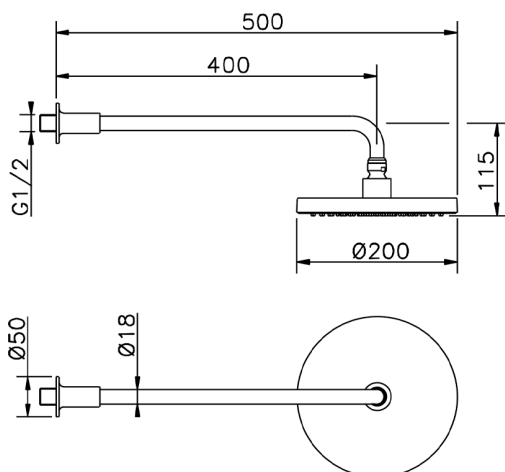

Shower arm with Minimal showerhead SHOWER_614.22H.

MODEL **614.22H.**

Shower arm with showerhead, 200 mm ABS round showerhead 11,5 mm thick, 400 mm Shower Arm

AVAILABLE FINISHINGS

CHARACTERISTICS

2026-04-10