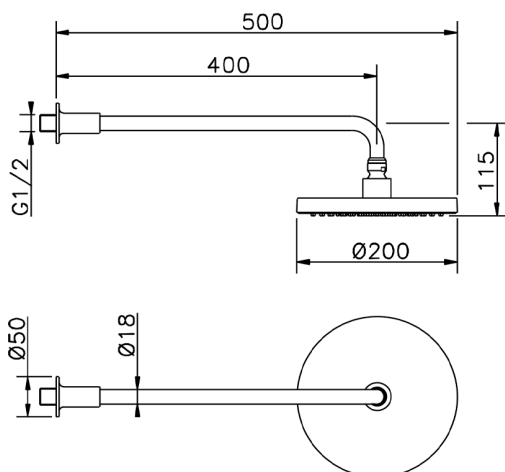

Shower arm with Minimal showerhead SHOWER_614.22H.

MODEL **614.22H.**

Shower arm with showerhead, 200 mm ABS round showerhead 11,5 mm thick, 400 mm Shower Arm

AVAILABLE FINISHINGS

CHARACTERISTICS

2026-05-19