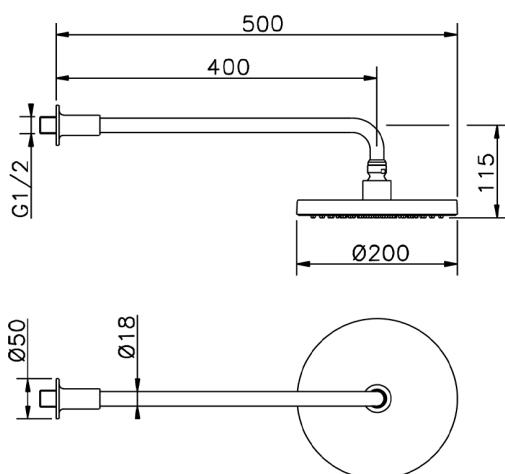

Shower arm with Minimal showerhead SHOWER_614.22H.

MODEL **614.22H.**

Shower arm with showerhead, 200 mm ABS round showerhead 11,5 mm thick, 400 mm Shower Arm

AVAILABLE FINISHINGS

CHARACTERISTICS

2026-06-29