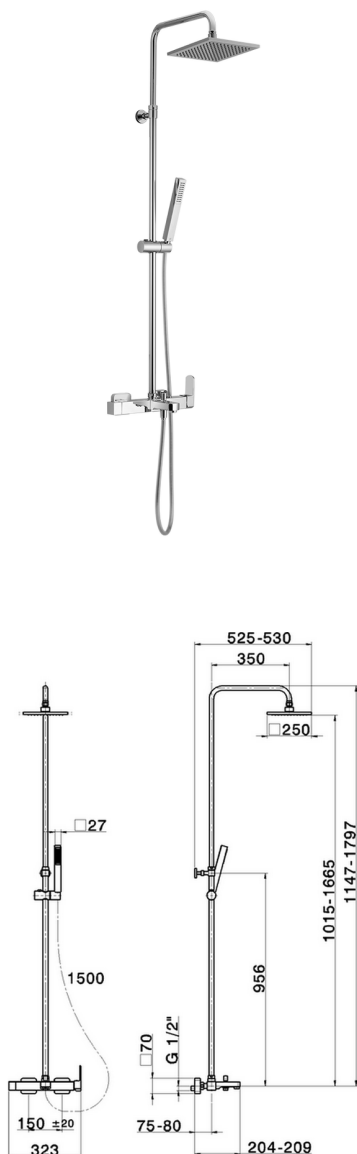

## 3-function single lever bath set COLUMNS\_DD004121

MODEL **DD004121**

3-function single lever bath set, 2-outlet diverter, adjustable riser column, sliding shower bracket, ABS 27x27mm one spray minimalist square handshower, 250x250 mm Brass square showerhead 8 mm thick, 150 cm smooth SILVERFLEX Flexible Hose

AVAILABLE FINISHINGS

CHARACTERISTICS

Cartridge Spare Parts **ZZ95409000**

**35 mm Cartridge**

### EcoStop

EcoStop feature limits water flow to approximately 50% of maximum output with one point of resistance on setting. Push slightly past the middle stop only when full water output is required. This will save water up to 50%.

### DeviaStop

The Huber Devia Stop technology allows to adjust the water flow and to direct it to the selected output point (overhead soaker, hand shower, etc).

2024-11-15