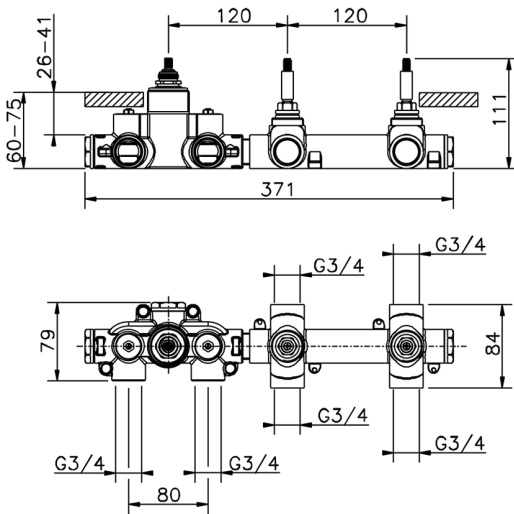

2 Function Concealed Thermostatic Valve

AVAILABLE FINISHINGS

 **04** 04 Without finishing

CHARACTERISTICS

Installation	<b>Concealed</b>
Cartridge Spare Parts	<b>23.51A.HF</b>
<b>HF Thermostatic Valve</b>	
Concealed	<b>1</b>