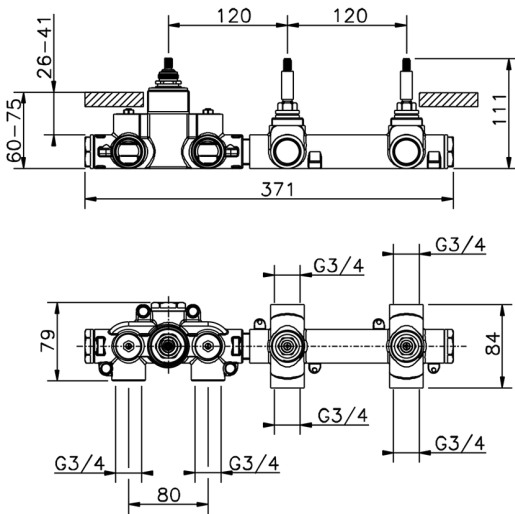

Cover Part for 2 Function Concealed Thermo Valve NUOVA EGO_NE01R200

MODEL **NE01R200**

Cover Part for 2 Function Concealed Thermo Valve, for item ZB01R200

AVAILABLE FINISHINGS

-  **21** 21 Chrome
-  **2F** 2F Brushed Nickel
-  **40** 40 Matt Black
-  **4Q** 4Q Matt White

2 Function Concealed Thermostatic Valve CONCEALED_ZB01R200

MODEL **ZB01R200**

2 Function Concealed Thermostatic Valve

AVAILABLE FINISHINGS

 **04** 04 Without finishing

CHARACTERISTICS

Installation	Concealed
Cartridge Spare Parts	23.51A.HF
HF Thermostatic Valve	
Concealed	1