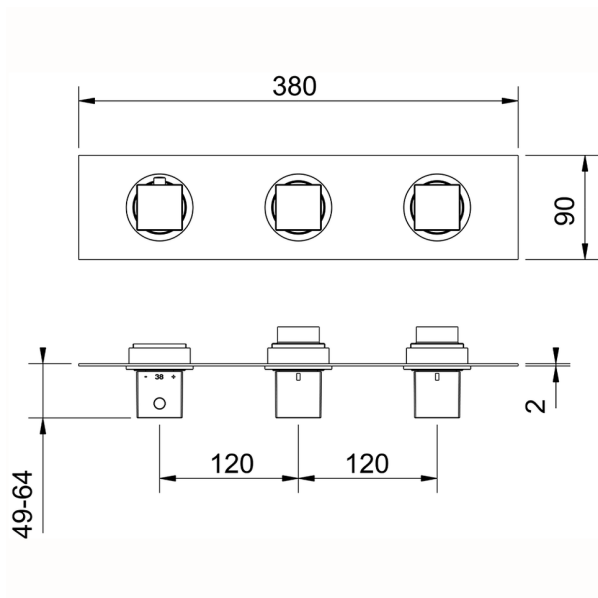

Cover Part for 2 Function Concealed Thermo Valve NUOVA EGO_NE01R200

MODEL **NE01R200**

Cover Part for 2 Function Concealed Thermo Valve, for item ZB01R200

AVAILABLE FINISHINGS

- **21** 21 Chrome
- **2F** 2F Brushed Nickel
- **40** 40 Matt Black
- **4Q** 4Q Matt White

CHARACTERISTICS

Installation **Concealed**
Required concealed parts **ZB01R200**

Thermostatic

The Huber thermostatic is your personal water manager, helping you to handle, control and save water and energy.