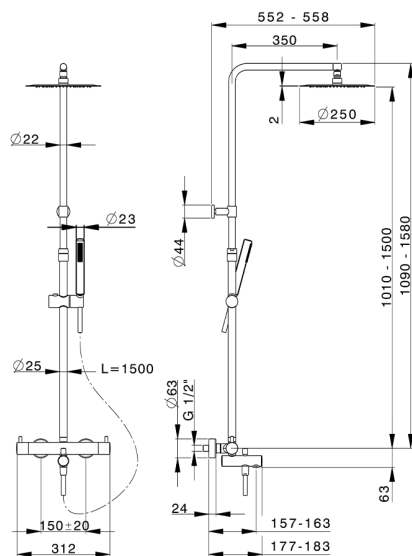

3-function Thermostatic shower set M32_MTC8501D

MODEL **MTC8501D**

3-Function thermostatic bath set, adjustable Column, 23 mm Brass One Spray handshower, 250 mm round showerhead 2 mm thick INOX, 150 cm smooth SUPREME Flexible Hose

AVAILABLE FINISHINGS

CHARACTERISTICS

Cartridge Spare Parts **22.04A.AR - ZZ97279004**

Argo 2 (long filter) Thermostatic Valve

Thermostatic

The Huber thermostatic is your personal water manager, helping you to handle, control and save water and energy.