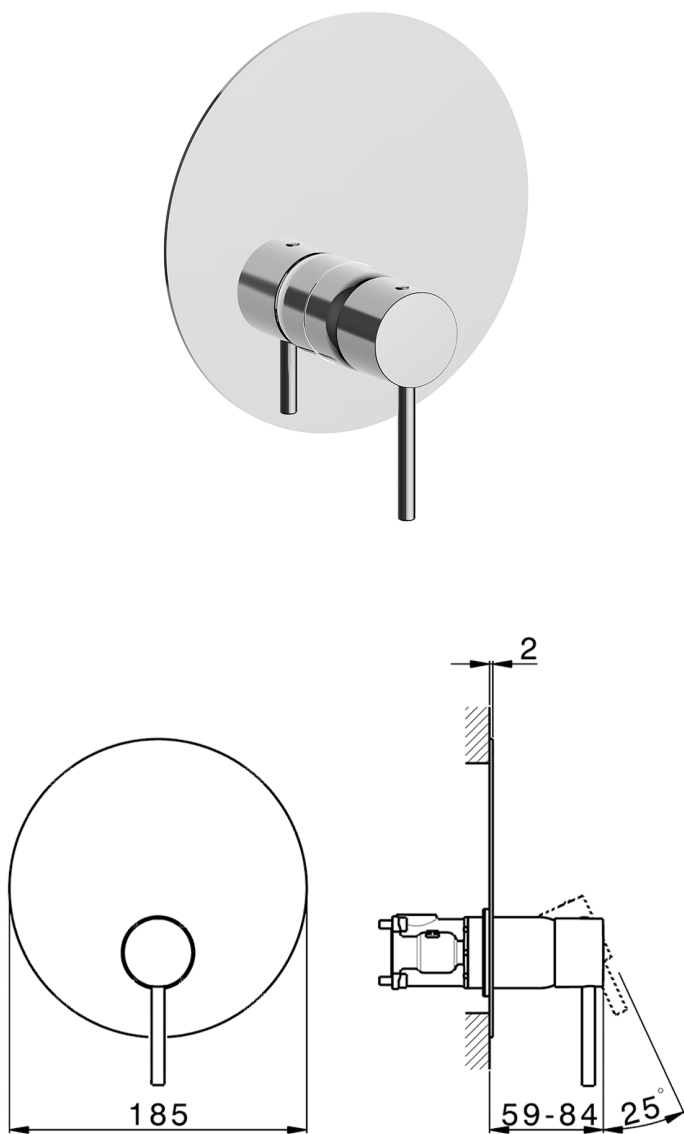

Exposed part for Single Lever One Box Valve ONE BOX_MT0BM010

MODEL **MT0BM010**

Exposed part for Single Lever One Box Valve, 1 Outlet, Minimum depth of installation: 67 mm, without concealed part, for items ZB00B030-ZB00B031

AVAILABLE FINISHINGS

-  **21** 21 Chrome
-  **26** 26 Old Copper
-  **2F** 2F Brushed Nickel
-  **2W** 2W Brushed Gold
-  **40** 40 Matt Black
-  **4Q** 4Q Matt White

CHARACTERISTICS

Cartridge Spare Parts **ZZ97179000**
 Installation **Concealed**
 Required concealed parts **ZB00B031**
ZB00B030

One Box Universal Concealed Part ONE BOX_ZB00B031

MODEL **ZB00B031**

One Box Universal Concealed Part, for 1 or 2 or 3 outlet thermostatic or single lever, without trim kit, with noise reducers, with sealing gasket