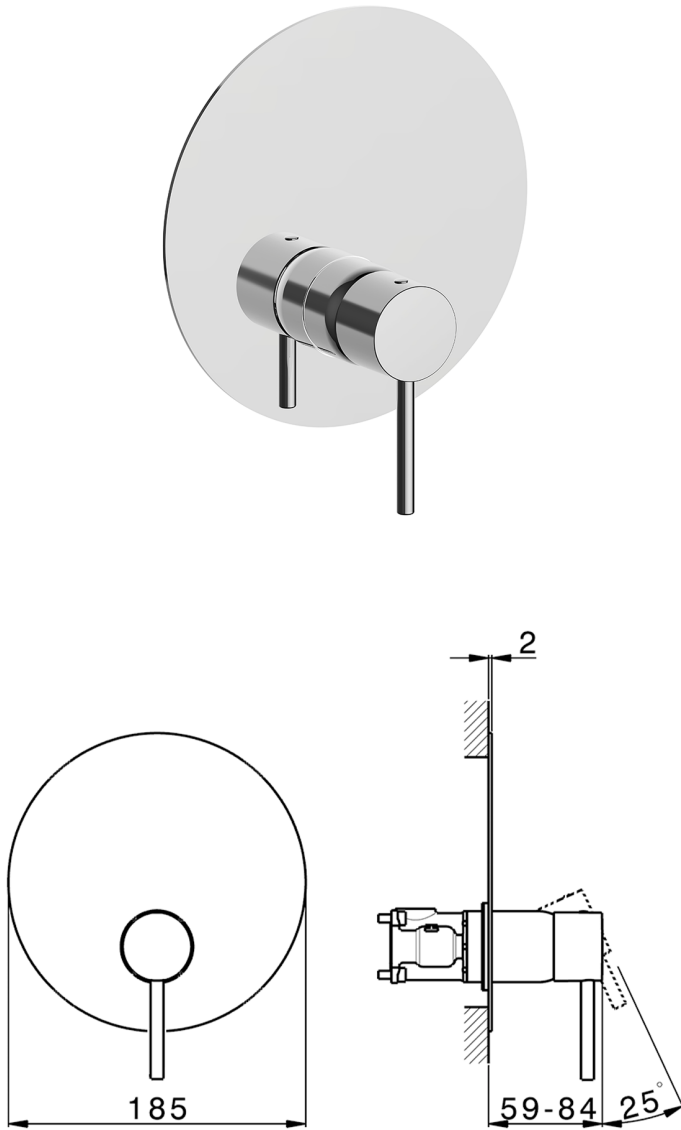

Exposed part for Single Lever One Box Valve ONE BOX_MT0BM010

MODEL **MT0BM010**

Exposed part for Single Lever One Box Valve, 1 Outlet, Minimum depth of installation: 67 mm, without concealed part, for items ZB00B030-ZB00B031

AVAILABLE FINISHINGS

-  **21** 21 Chrome
-  **26** 26 Old Copper
-  **2F** 2F Brushed Nickel
-  **2W** 2W Brushed Gold
-  **40** 40 Matt Black
-  **4Q** 4Q Matt White

CHARACTERISTICS

Cartridge Spare Parts **ZZ97179000**
 Installation **Concealed**
 Required concealed parts **ZB00B031**
ZB00B030

One Box Universal Concealed Part ONE BOX_ZB00B031

MODEL **ZB00B031**

One Box Universal Concealed Part, for 1 or 2 or 3 outlet thermostatic or single lever, without trim kit, with noise reducers, with sealing gasket