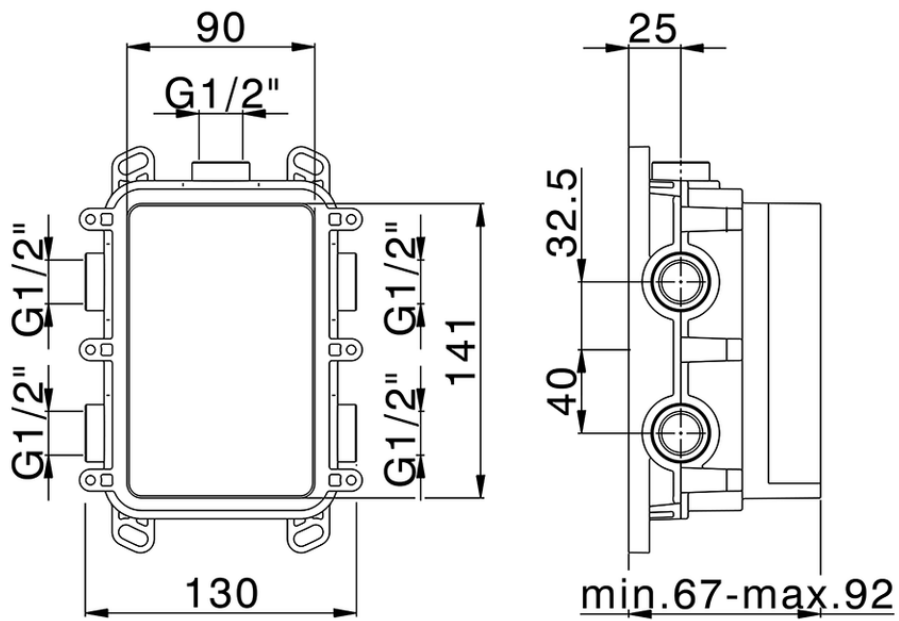

Exposed part for Single Lever One Box Valve ONE BOX_MT0BM010

MT0BM010

<https://en.huberitalia.com/exposed-part-for-single-lever-one-box-valve-one-box-mt0bm010>

ZB00B031

<https://en.huberitalia.com/one-box-universal-concealed-part-one-box-zb00b031>