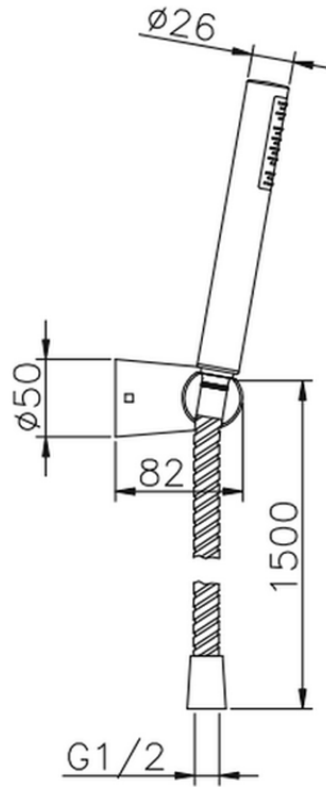

Suite showerset SHOWER_63.13H.

63.13H.

<https://en.huberitalia.com/suite-showerset-shower-63-13h>

2024-12-22