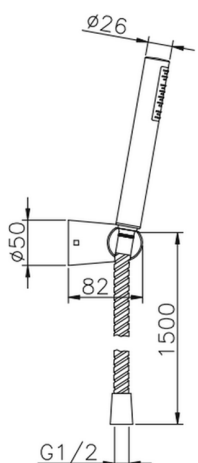

Suite showeret SHOWER_63.13H.

MODEL **63.13H.**

Showerset, wall mounted adjustable handshower bracket, ABS 26 mm one spray handshower, 150 cm Brass flexible hose

AVAILABLE FINISHINGS

- **CR** CR Chrome
- **2W** 2W Brushed Gold
- **NB** NB Brushed Nickel
- **NO** NO Matt Black

CHARACTERISTICS

2024-12-22