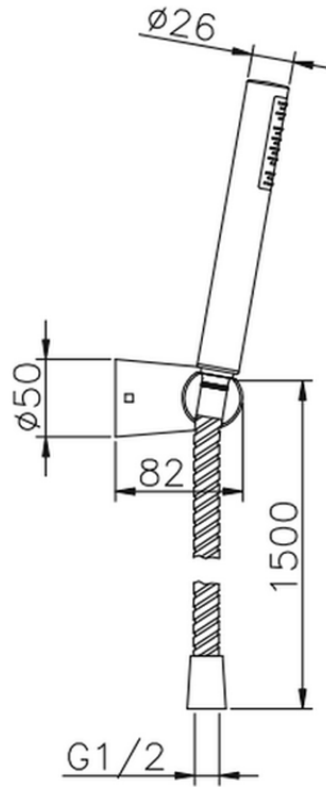

## Suite showerset SHOWER\_63.13H.

63.13H.

<https://en.huberitalia.com/suite-showerset-shower-63-13h>

2024-12-31