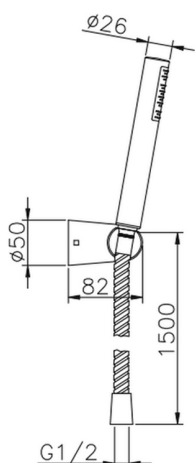

CHARACTERISTICS