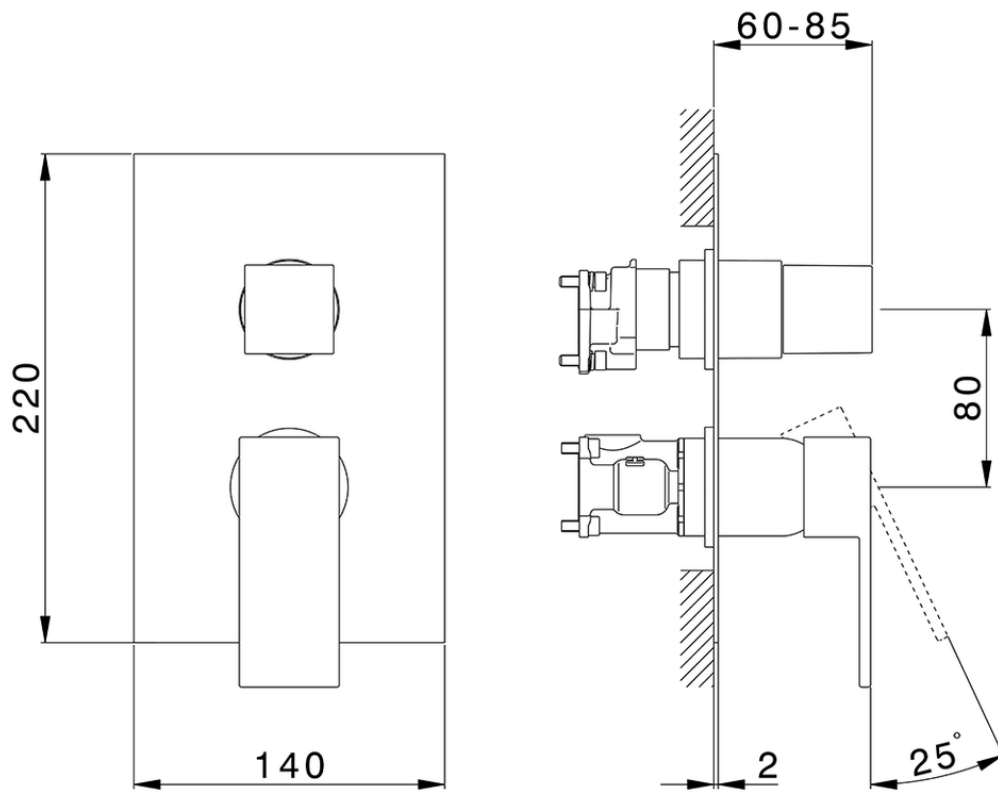

Exposed part for Single Lever One Box Valve NUOVA EGO_NE0BM030

NE0BM030

<https://en.huberitalia.com/exposed-part-for-single-lever-one-box-valve-nuova-ego-ne0bm030>

ZB00B031

<https://en.huberitalia.com/one-box-universal-concealed-part-one-box-zb00b031>