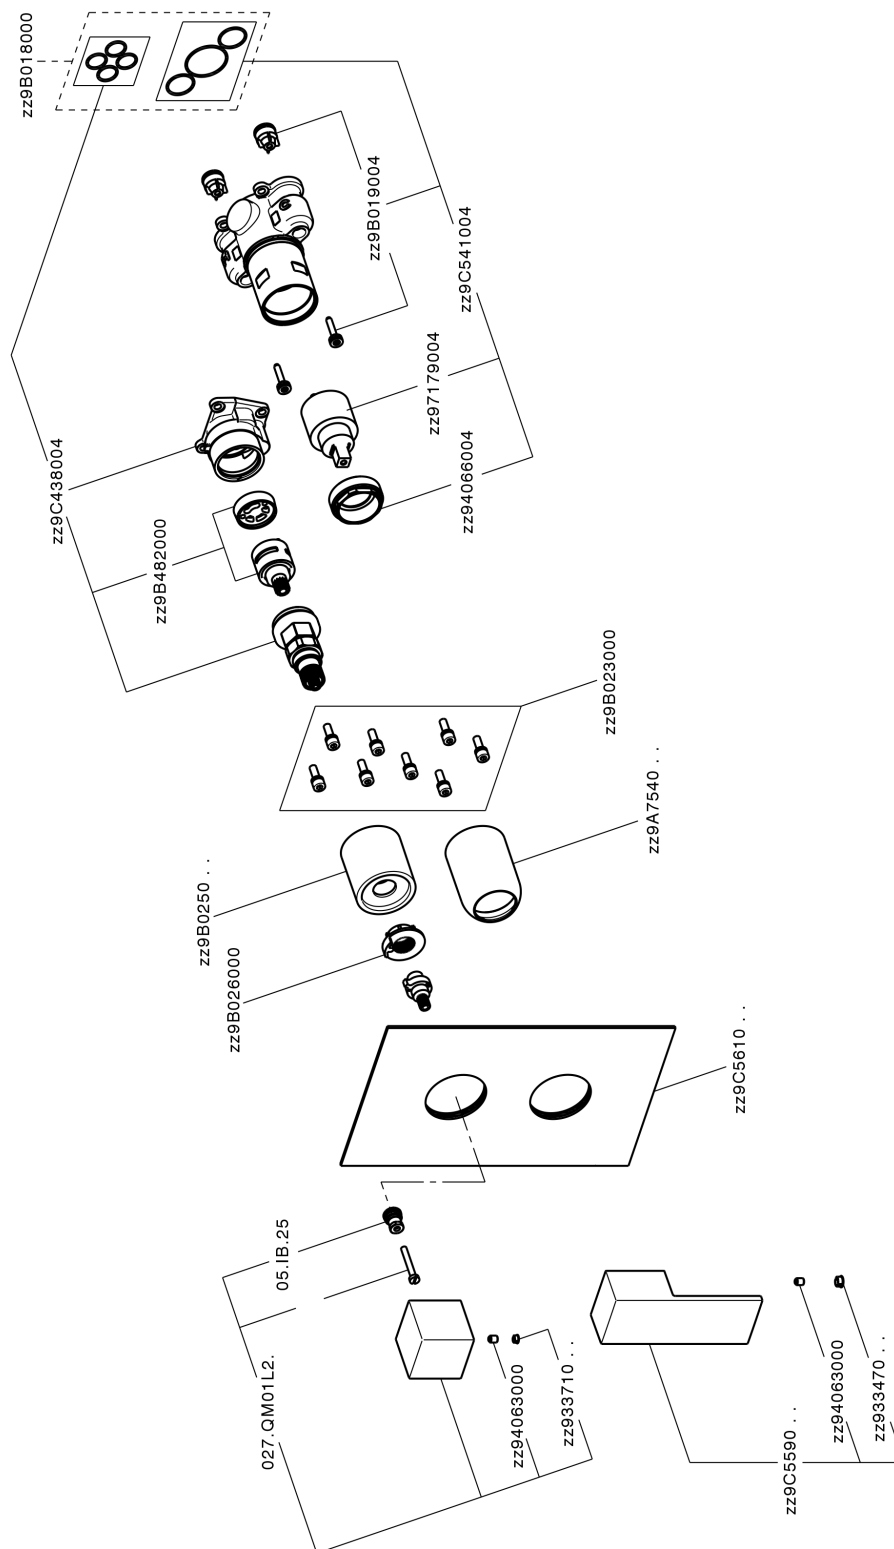

Exposed part for Single Lever One Box Valve NUOVA EGO_NE0BM030

NE0BM030

<https://en.huberitalia.com/exposed-part-for-single-lever-one-box-valve-nuova-ego-ne0bm030>

One Box Universal Concealed Part ONE BOX_ZB00B031

ZB00B031

<https://en.huberitalia.com/one-box-universal-concealed-part-one-box-zb00b031>

One Box Universal Concealed Part ONE BOX_ZB00B030

ZB00B030

<https://en.huberitalia.com/one-box-universal-concealed-part-one-box-zb00b030>