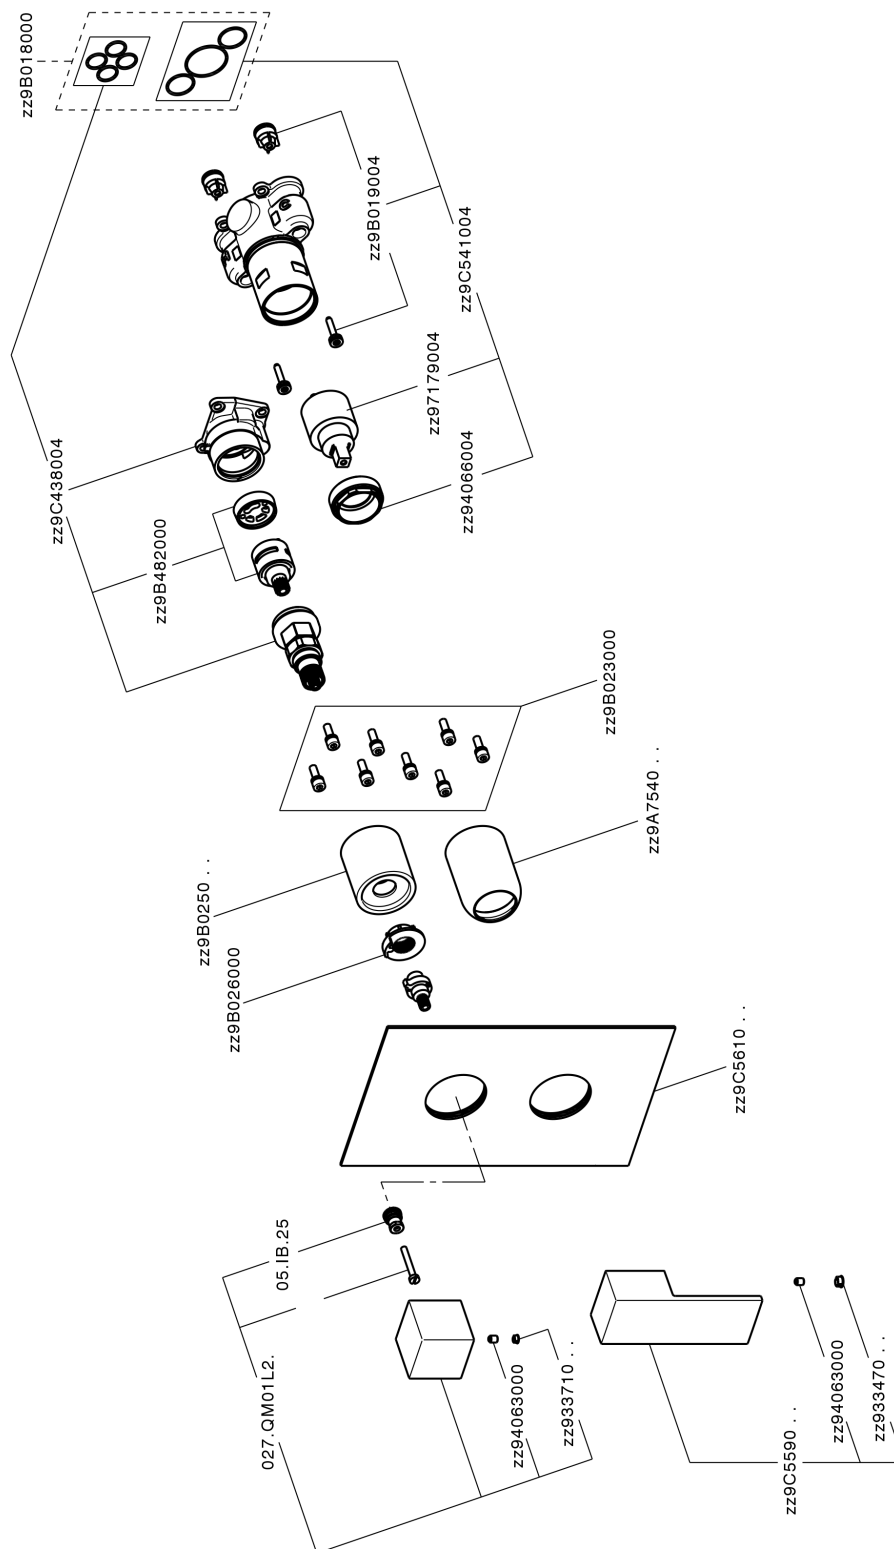

Exposed part for Single Lever One Box Valve NUOVA EGO_NE0BM030

MODEL **NE0BM030**

Exposed part for Single Lever One Box Valve, with 2-3 outlet diverter, Minimum depth of installation: 67 mm, without concealed part, for items ZB00B030-ZB00B031

AVAILABLE FINISHINGS

-  **21** 21 Chrome
-  **2F** 2F Brushed Nickel
-  **40** 40 Matt Black
-  **4Q** 4Q Matt White

CHARACTERISTICS

Cartridge Spare Parts **ZZ97179000**
35 mm Cartridge
 Installation **Concealed**
 Required concealed parts **ZB00B031**
ZB00B030

Exposed part for Single Lever One Box Valve NUOVA EGO_NE0BM030

NE0BM030

<https://en.huberitalia.com/exposed-part-for-single-lever-one-box-valve-nuova-ego-ne0bm030>

One Box Universal Concealed Part ONE BOX_ZB00B031

MODEL **ZB00B031**

One Box Universal Concealed Part, for 1 or 2 or 3 outlet thermostatic or single lever, without trim kit, with noise reducers, with sealing gasket

AVAILABLE FINISHINGS

04 04 Without finishing