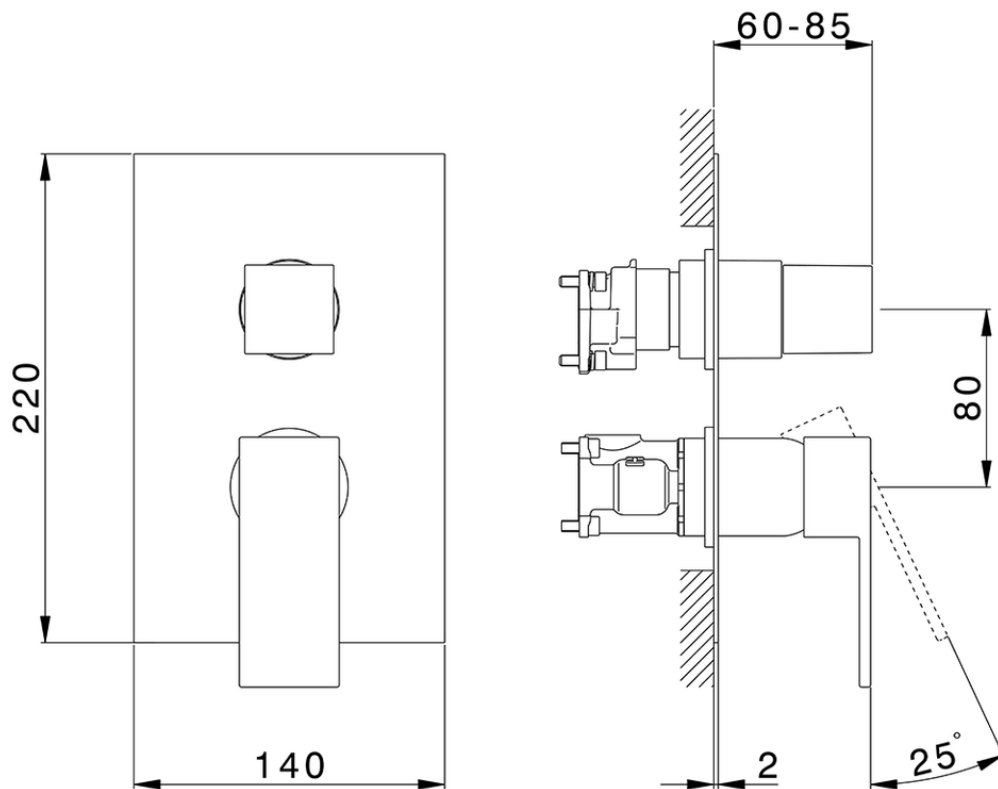

## Exposed part for Single Lever One Box Valve NUOVA EGO\_NE0BM030

NE0BM030

<https://en.huberitalia.com/exposed-part-for-single-lever-one-box-valve-nuova-ego-ne0bm030>

ZB00B031

<https://en.huberitalia.com/one-box-universal-concealed-part-one-box-zb00b031>