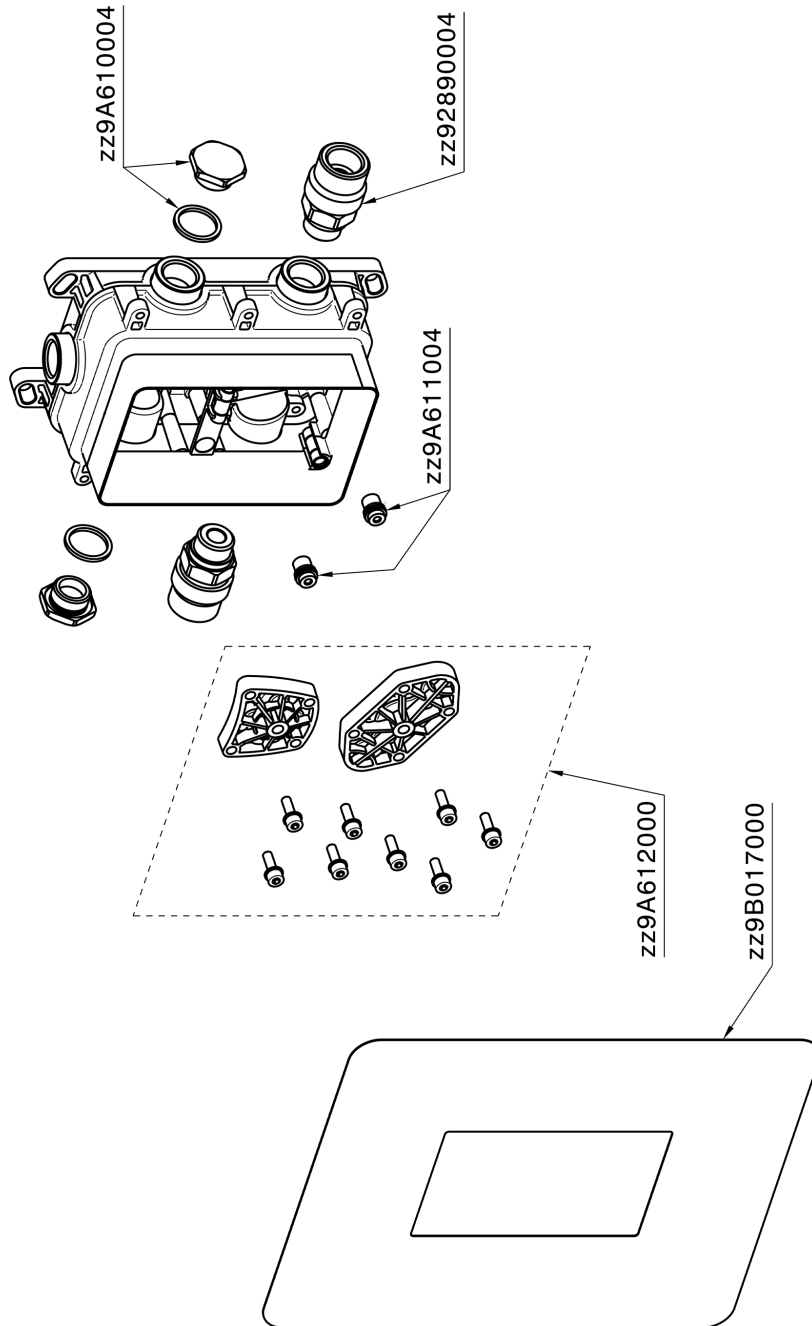

Exposed part for Single Lever One Box Valve NUOVA EGO_NE0BM030

NE0BM030

<https://en.huberitalia.com/exposed-part-for-single-lever-one-box-valve-nuova-ego-ne0bm030>

One Box Universal Concealed Part ONE BOX_ZB00B031

ZB00B031

<https://en.huberitalia.com/one-box-universal-concealed-part-one-box-zb00b031>

One Box Universal Concealed Part ONE BOX_ZB00B030

ZB00B030

<https://en.huberitalia.com/one-box-universal-concealed-part-one-box-zb00b030>