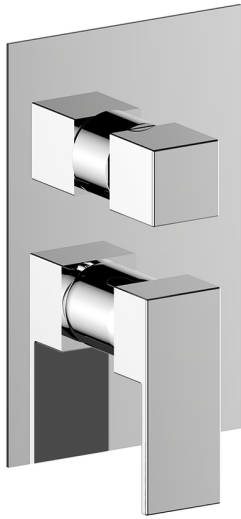

Exposed part for Single Lever One Box Valve NUOVA EGO_NE0BM030

MODEL **NE0BM030**

Exposed part for Single Lever One Box Valve, with 2-3 outlet diverter, Minimum depth of installation: 67 mm, without concealed part, for items ZB00B030-ZB00B031

AVAILABLE FINISHINGS

-  **21** 21 Chrome
-  **2F** 2F Brushed Nickel
-  **40** 40 Matt Black
-  **4Q** 4Q Matt White

CHARACTERISTICS

Cartridge Spare Parts **ZZ97179000**

35 mm Cartridge

Installation **Concealed**

Required concealed parts **ZB00B031**

ZB00B030

Exposed part for Single Lever One Box Valve NUOVA EGO_NE0BM030

NE0BM030

<https://en.huberitalia.com/exposed-part-for-single-lever-one-box-valve-nuova-ego-ne0bm030>

One Box Universal Concealed Part ONE BOX_ZB00B031

MODEL **ZB00B031**

One Box Universal Concealed Part, for 1 or 2 or 3 outlet thermostatic or single lever, without trim kit, with noise reducers, with sealing gasket