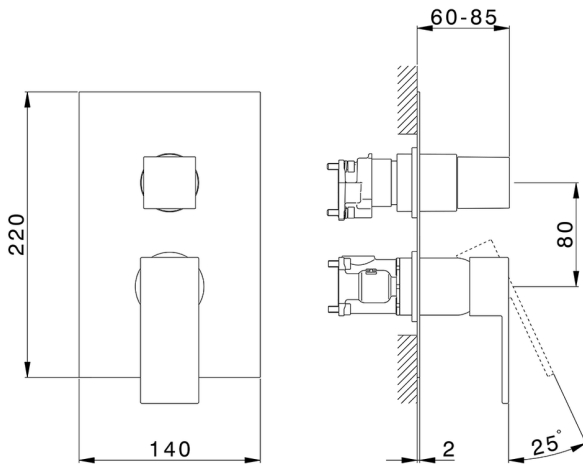

Exposed part for Single Lever One Box Valve NUOVA EGO_NE0BM030

MODEL **NE0BM030**

Exposed part for Single Lever One Box Valve, with 2-3 outlet diverter, Minimum depth of installation: 67 mm, without concealed part, for items ZB00B030-ZB00B031

AVAILABLE FINISHINGS

-  **21** 21 Chrome
-  **2F** 2F Brushed Nickel
-  **40** 40 Matt Black
-  **4Q** 4Q Matt White

CHARACTERISTICS

Cartridge Spare Parts **ZZ97179000**

35 mm Cartridge

Installation **Concealed**

Required concealed parts **ZB00B031**

ZB00B030

Exposed part for Single Lever One Box Valve NUOVA EGO_NE0BM030

NE0BM030

<https://en.huberitalia.com/exposed-part-for-single-lever-one-box-valve-nuova-ego-ne0bm030>