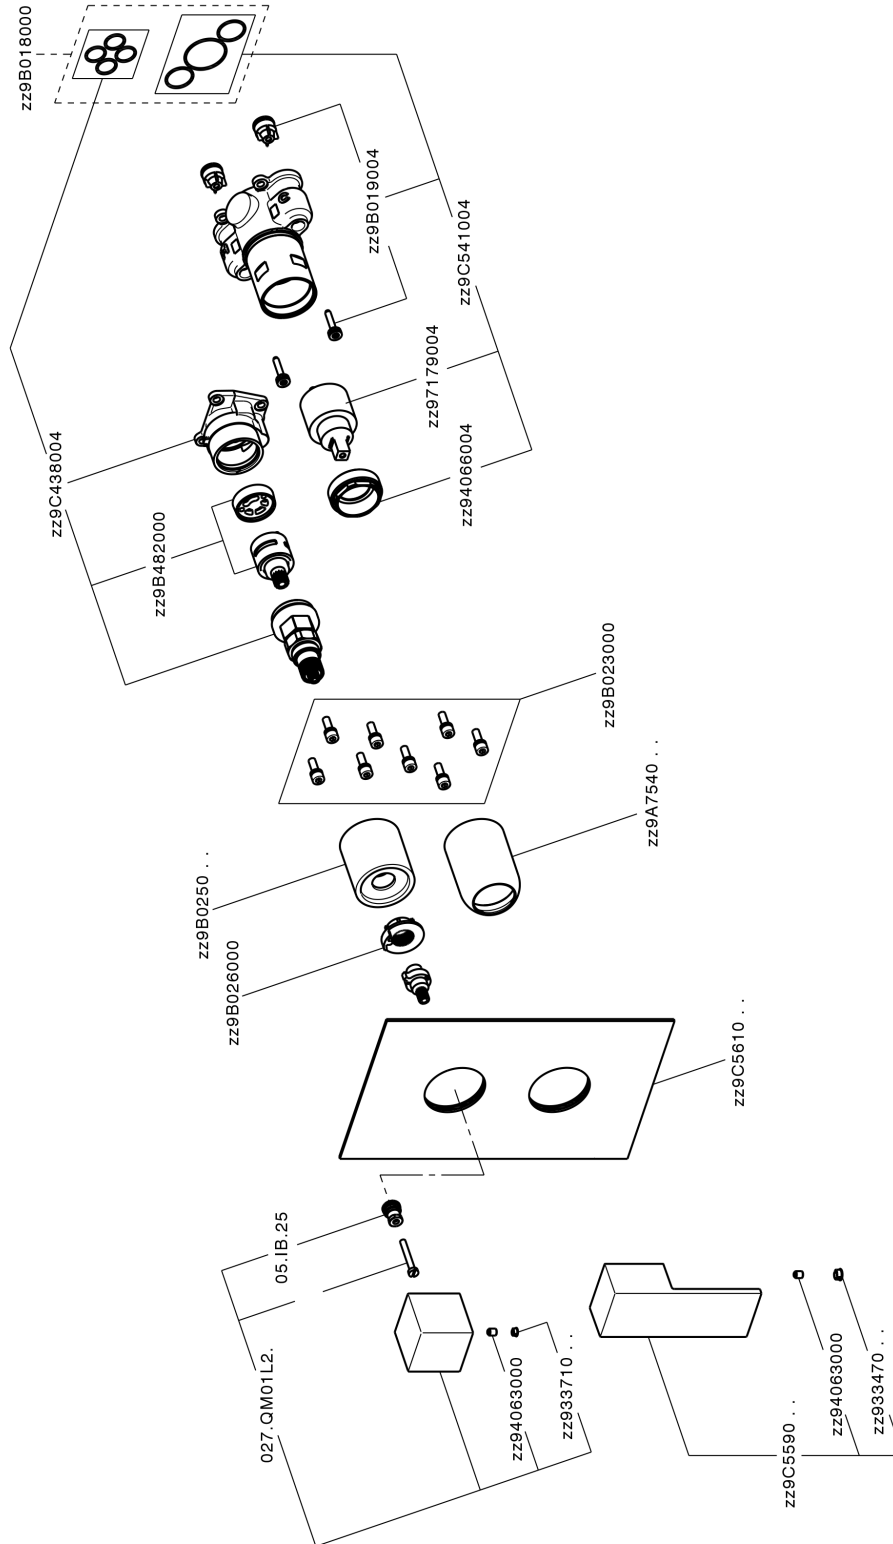

Exposed part for Single Lever One Box Valve NUOVA EGO_NE0BM030

MODEL **NE0BM030**

Exposed part for Single Lever One Box Valve, with 2-3 outlet diverter, Minimum depth of installation: 67 mm, without concealed part, for items ZB00B030-ZB00B031

AVAILABLE FINISHINGS

-  **21** 21 Chrome
-  **2F** 2F Brushed Nickel
-  **40** 40 Matt Black
-  **4Q** 4Q Matt White

CHARACTERISTICS

Cartridge Spare Parts **ZZ97179000**

35 mm Cartridge

Installation **Concealed**

Required concealed parts **ZB00B031**

ZB00B030

Exposed part for Single Lever One Box Valve NUOVA EGO_NE0BM030

NE0BM030

<https://en.huberitalia.com/exposed-part-for-single-lever-one-box-valve-nuova-ego-ne0bm030>

One Box Universal Concealed Part ONE BOX_ZB00B031

MODEL **ZB00B031**

One Box Universal Concealed Part, for 1 or 2 or 3 outlet thermostatic or single lever, without trim kit, with noise reducers, with sealing gasket