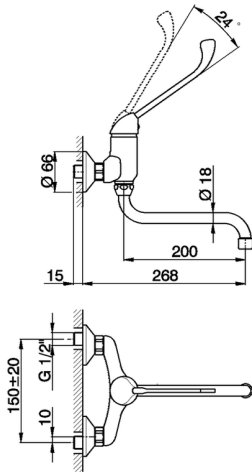

Exposed single lever sink mixer KITCHEN_CL300401

MODEL **CL300401**

Exposed single lever sink mixer, swivel spout, long lever

AVAILABLE FINISHINGS

CHARACTERISTICS

Cartridge Spare Parts **ZZ94034000**

35 mm Cartridge