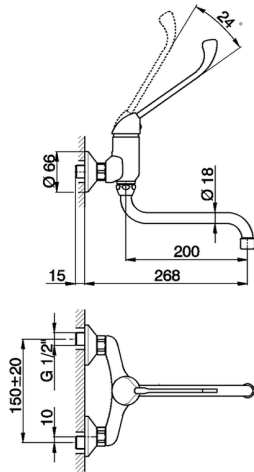

## Exposed single lever sink mixer KITCHEN\_CL300401

MODEL **CL300401**

Exposed single lever sink mixer, swivel spout, long lever

AVAILABLE FINISHINGS

CHARACTERISTICS

Cartridge Spare Parts **ZZ94034000**

**35 mm Cartridge**