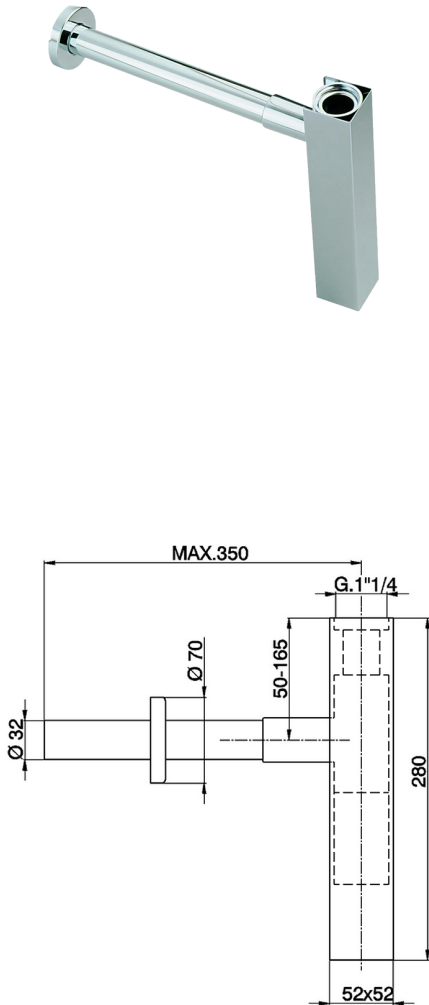

MODEL **ZB004080**

1"1/4 Siphon

AVAILABLE FINISHINGS

- **21** 21 Chrome
- **2B** 2B Polished Nickel
- **2F** 2F Brushed Nickel
- **2P** 2P Rose Gold
- **2Q** 2Q Black Titanium
- **40** 40 Matt Black
- **4Q** 4Q Matt White

CHARACTERISTICS

2026-06-13