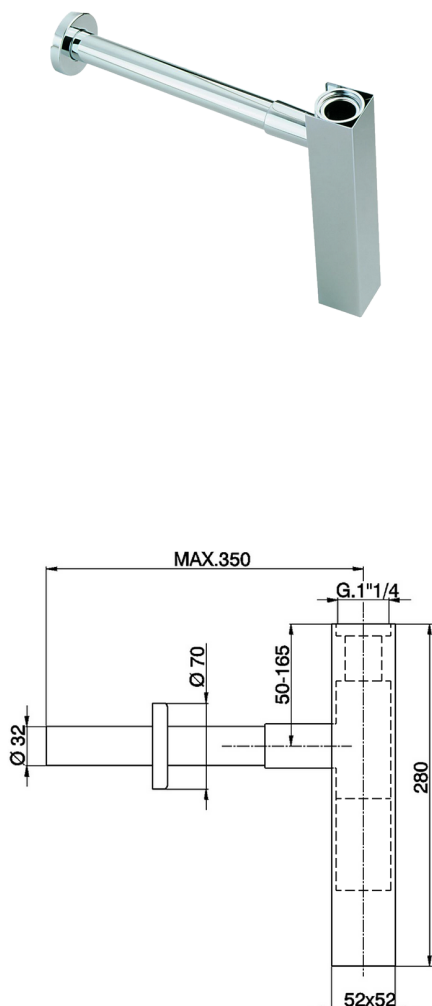

MODEL **ZB004080**

1"1/4 Siphon

AVAILABLE FINISHINGS

- **21** 21 Chrome
- **2B** 2B Polished Nickel
- **2F** 2F Brushed Nickel
- **2P** 2P Rose Gold
- **2Q** 2Q Black Titanium
- **40** 40 Matt Black
- **4Q** 4Q Matt White

CHARACTERISTICS

2026-06-06