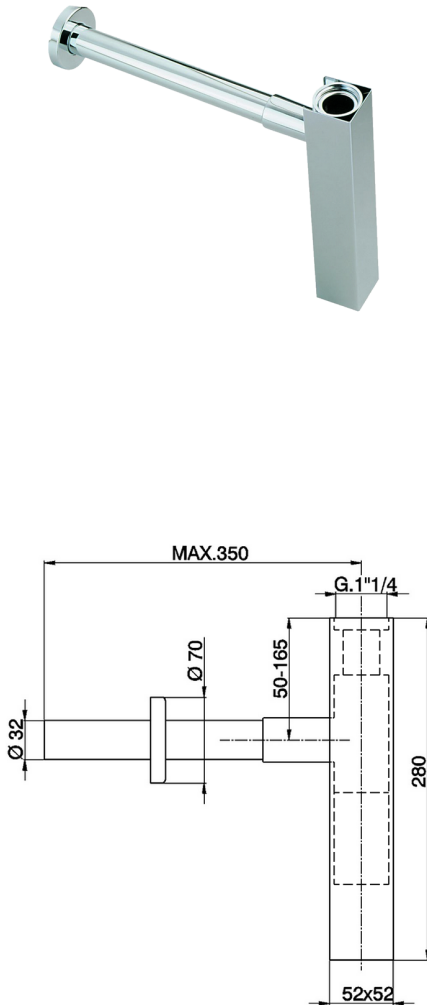

MODEL **ZB004080**

1"1/4 Siphon

AVAILABLE FINISHINGS

- **21** 21 Chrome
- **2B** 2B Polished Nickel
- **2F** 2F Brushed Nickel
- **2P** 2P Rose Gold
- **2Q** 2Q Black Titanium
- **40** 40 Matt Black
- **4Q** 4Q Matt White

CHARACTERISTICS

2026-04-08