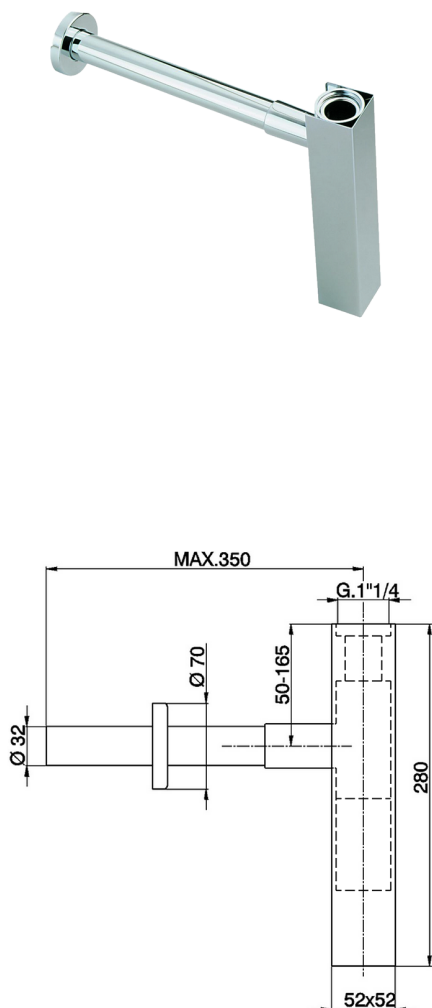

MODEL **ZB004080**

1"1/4 Siphon

AVAILABLE FINISHINGS

- **21** 21 Chrome
- **2B** 2B Polished Nickel
- **2F** 2F Brushed Nickel
- **2P** 2P Rose Gold
- **2Q** 2Q Black Titanium
- **40** 40 Matt Black
- **4Q** 4Q Matt White

CHARACTERISTICS

2026-04-05