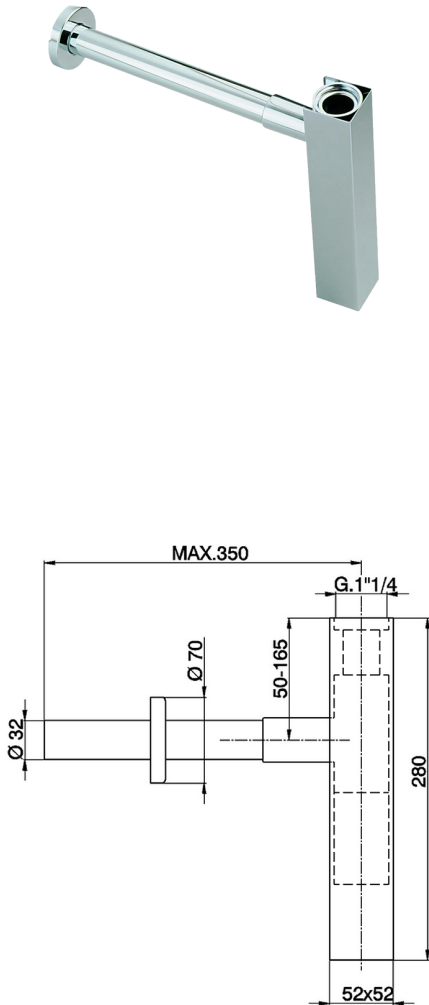

MODEL **ZB004080**

1"1/4 Siphon

AVAILABLE FINISHINGS

- **21** 21 Chrome
- **2B** 2B Polished Nickel
- **2F** 2F Brushed Nickel
- **2P** 2P Rose Gold
- **2Q** 2Q Black Titanium
- **40** 40 Matt Black
- **4Q** 4Q Matt White

CHARACTERISTICS

2026-05-15