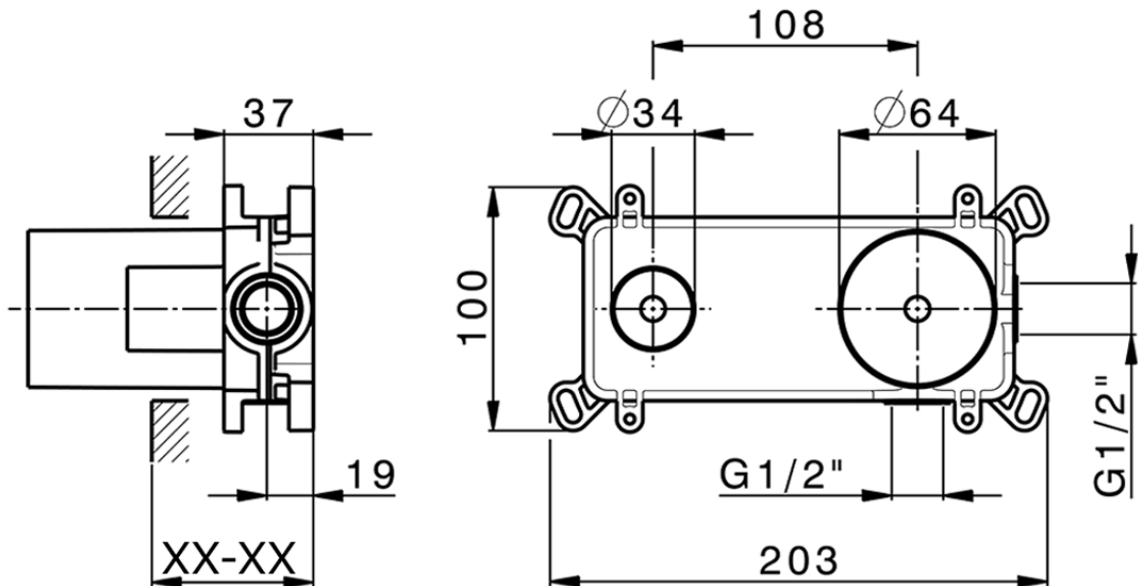

Concealed single lever washbasin mixer Easy-Box CONCEALED_ZB002450

Piastra/Plate/Plaque/Platte/Placa

2-3mm: XX 56-76

10mm: XX 48-68