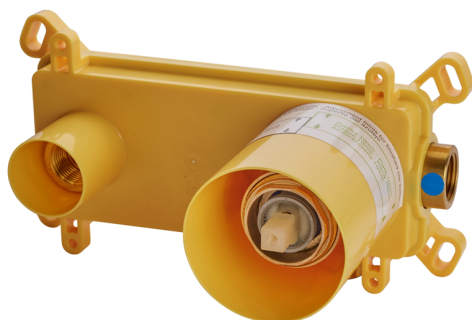

Concealed single lever washbasin mixer Easy-Box CONCEALED_ZB002450

MODEL **ZB002450**

Concealed single lever washbasin mixer
Easy-Box, with protection guard box, without trim kit

AVAILABLE FINISHINGS

CHARACTERISTICS

Concealed **1**
Cartridge Spare Parts **ZZ95409000**
35 mm Cartridge

Piastra/Plate/Plaque/Platte/Placa

2-3mm: XX 56-76

10mm: XX 48-68

EcoStop

EcoStop feature limits water flow to approximately 50% of maximum output with one point of resistance on setting. Push slightly past the middle stop only when full water output is required. This will save water up to 50%.