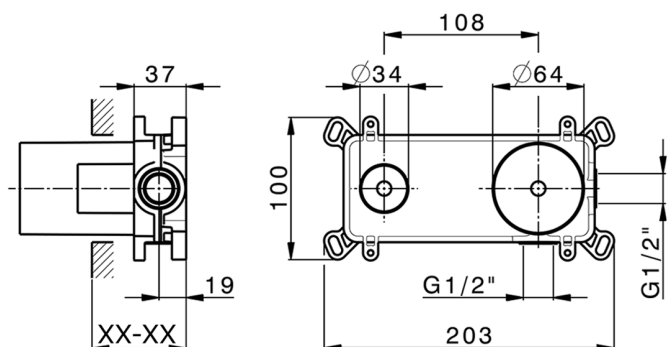

Concealed single lever washbasin mixer Easy-Box CONCEALED_ZB002450

MODEL **ZB002450**

Concealed single lever washbasin mixer
Easy-Box, with protection guard box, without trim kit

AVAILABLE FINISHINGS

CHARACTERISTICS

Concealed **1**
Cartridge Spare Parts **ZZ95409000**
35 mm Cartridge

Piastra/Plate/Plaque/Platte/Placa

2-3mm: XX 56-76

10mm: XX 48-68

EcoStop

EcoStop feature limits water flow to approximately 50% of maximum output with one point of resistance on setting. Push slightly past the middle stop only when full water output is required. This will save water up to 50%.