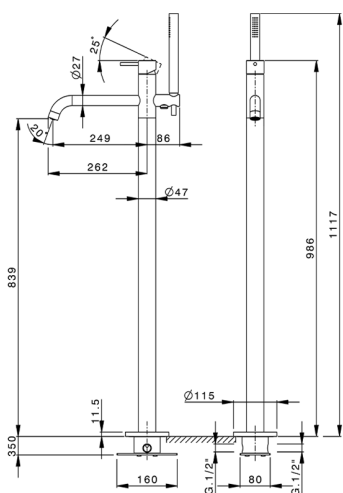

Free standing single lever bath mixer LYNOX_LX004204

MODEL **LX004204**

Free standing single lever bath mixer, with diverter, riser shower bracket, D.22 mm INOX minimalistic one spray handshower, concealed part included, 150cm Stainless Steel flexible hose, Inox AISI 316L

AVAILABLE FINISHINGS

D1 D1 Brushed Inox

CHARACTERISTICS

Cartridge Spare Parts **ZZ9B871000**

40 mm Progressive single-lever cartridge

2026-04-06