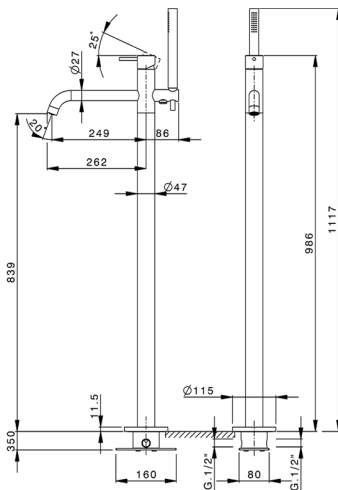

Free standing single lever bath mixer LYNOX_LX004204

MODEL **LX004204**

Free standing single lever bath mixer, with diverter, riser shower bracket, D.22 mm INOX minimalistic one spray handshower, concealed part included, 150cm Stainless Steel flexible hose, Inox AISI 316L

AVAILABLE FINISHINGS

D1 D1 Brushed Inox

CHARACTERISTICS

Cartridge Spare Parts **ZZ9B871000**

40 mm Progressive single-lever cartridge

2026-06-26