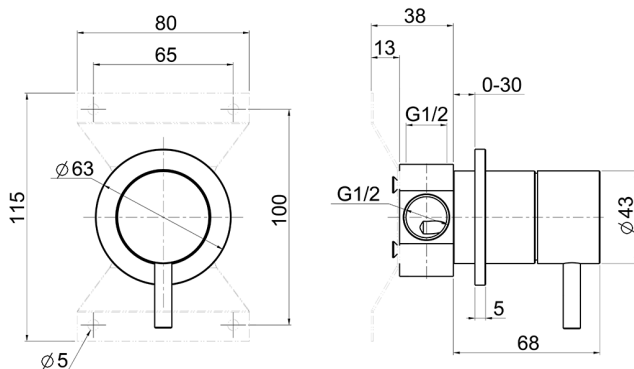

Concealed 2-outlet diverter LYNOX_LX000200

MODEL **LX000200**

Concealed 2-outlet diverter, 1/2" F outlets, Inox AISI 316L

AVAILABLE FINISHINGS

D1 D1 Brushed Inox

CHARACTERISTICS

Installation **Concealed**

DeviaStop

The Huber Devia Stop technology allows to adjust the water flow and to direct it to the selected output point (overhead soaker, hand shower, etc).

2024-11-15