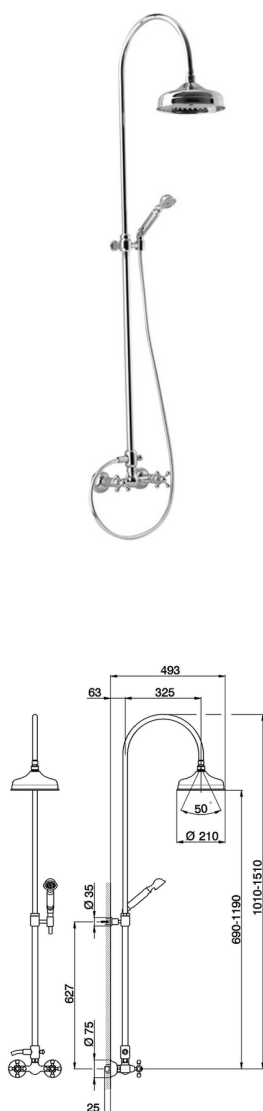

2-function Bath-shower column COLUMNS_AC904051

MODEL **AC904051**

2-function Bath-shower column, 2-outlet diverter, adjustable column, not sliding handshower bracket, 53 mm Brass Classic one spray handshower, D.210 mm Brass round showerhead, 150 cm Brass Flexible Hose

AVAILABLE FINISHINGS

-  **21** 21 Chrome
-  **24** 24 Gold
-  **27** 27 Old Bronze
-  **2A** 2A Satin Brushed Nickel
-  **74** 74 Chrome/Gold
-  **2W** 2W Brushed Gold

CHARACTERISTICS

2026-05-02