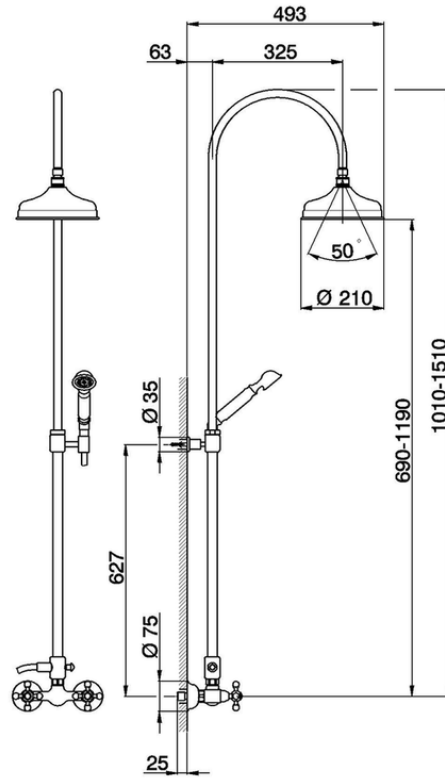

2-function Bath-shower column COLUMNS\_AC904051

AC904051

<https://en.huberitalia.com/2-function-bath-shower-column-columns-ac904051>

2026-04-06