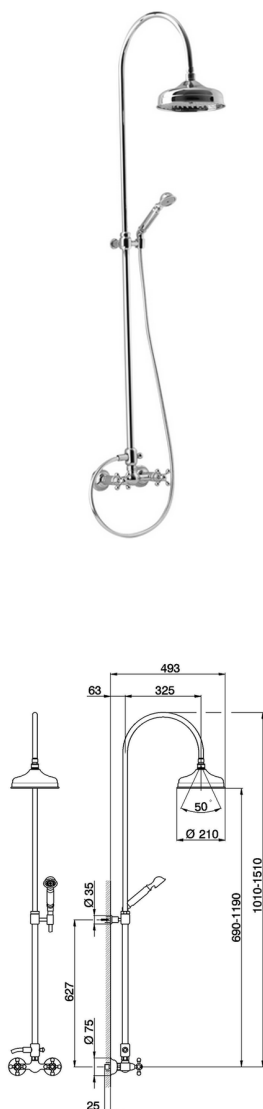

2-function Bath-shower column COLUMNS_AC904051

MODEL **AC904051**

2-function Bath-shower column, 2-outlet diverter, adjustable column, not sliding handshower bracket, 53 mm Brass Classic one spray handshower, D.210 mm Brass round showerhead, 150 cm Brass Flexible Hose

AVAILABLE FINISHINGS

-  **21** 21 Chrome
-  **24** 24 Gold
-  **27** 27 Old Bronze
-  **2A** 2A Satin Brushed Nickel
-  **74** 74 Chrome/Gold
-  **2W** 2W Brushed Gold

CHARACTERISTICS

2026-04-06