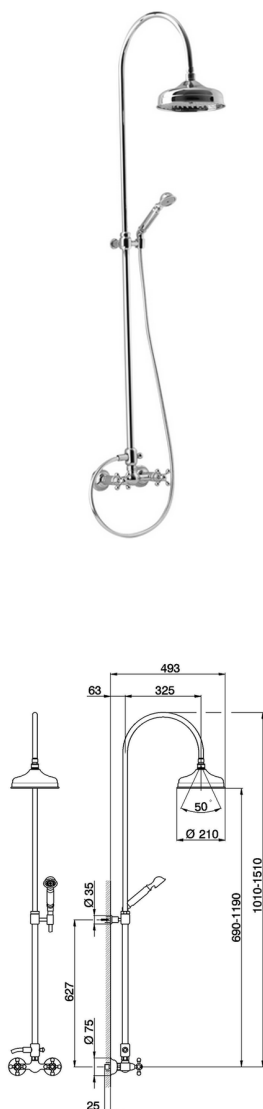

2-function Bath-shower column COLUMNS_AC904051

MODEL **AC904051**

2-function Bath-shower column, 2-outlet diverter, adjustable column, not sliding handshower bracket, 53 mm Brass Classic one spray handshower, D.210 mm Brass round showerhead, 150 cm Brass Flexible Hose

AVAILABLE FINISHINGS

-  **21** 21 Chrome
-  **24** 24 Gold
-  **27** 27 Old Bronze
-  **2A** 2A Satin Brushed Nickel
-  **74** 74 Chrome/Gold
-  **2W** 2W Brushed Gold

CHARACTERISTICS

2026-06-13