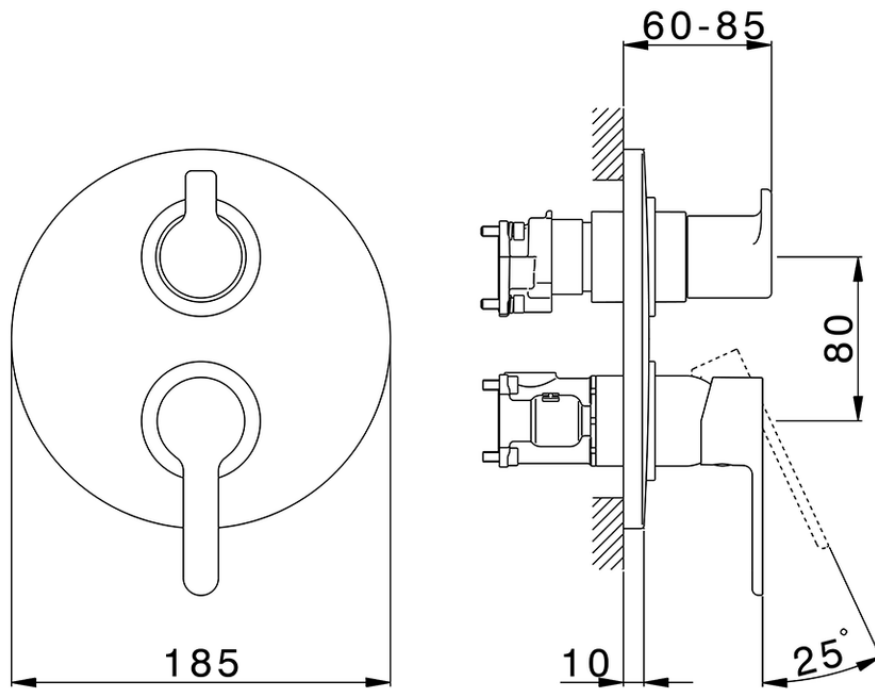

Exposed part for Single Lever One Box Valve H2_H20BM030

H20BM030

<https://en.huberitalia.com/exposed-part-for-single-lever-one-box-valve-h2-h20bm030>

ZB00B031

<https://en.huberitalia.com/one-box-universal-concealed-part-one-box-zb00b031>

ZB00B030

<https://en.huberitalia.com/one-box-universal-concealed-part-one-box-zb00b030>

2026-04-05