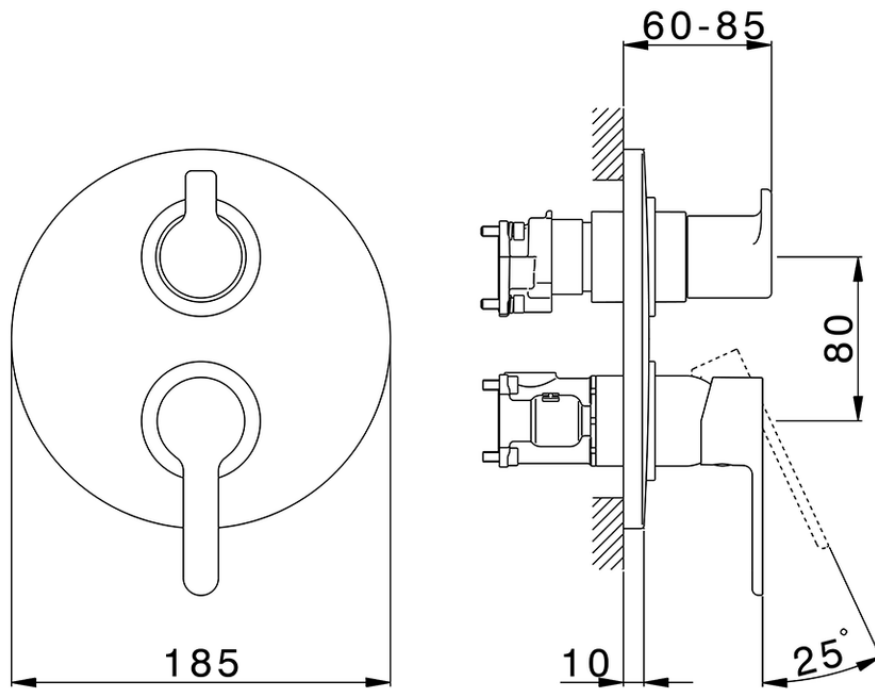

Exposed part for Single Lever One Box Valve H2_H20BM030

H20BM030

<https://en.huberitalia.com/exposed-part-for-single-lever-one-box-valve-h2-h20bm030>

ZB00B031

<https://en.huberitalia.com/one-box-universal-concealed-part-one-box-zb00b031>

ZB00B030

<https://en.huberitalia.com/one-box-universal-concealed-part-one-box-zb00b030>

2026-04-29