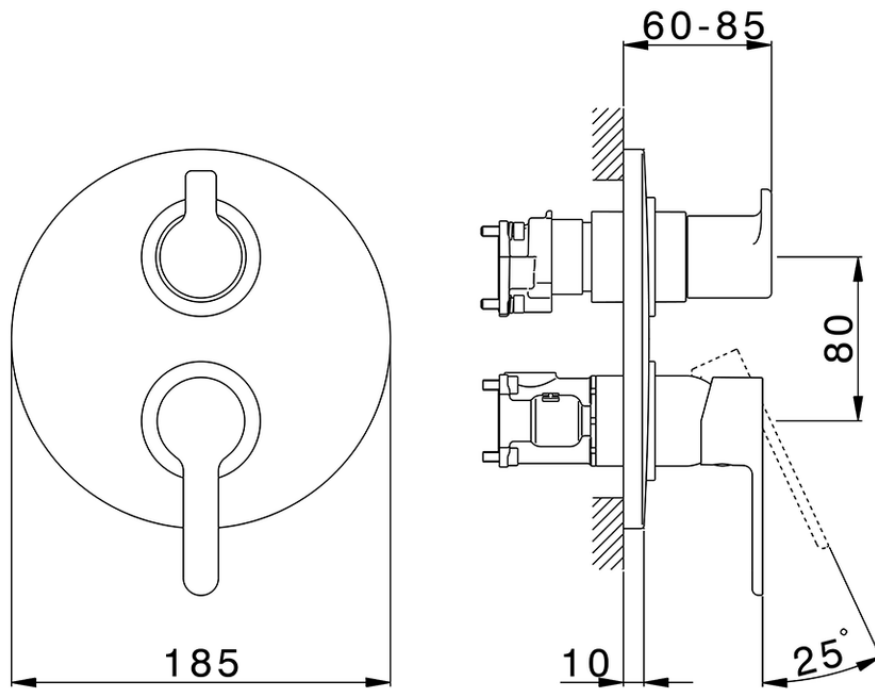

## Exposed part for Single Lever One Box Valve H2\_H20BM030

H20BM030

<https://en.huberitalia.com/exposed-part-for-single-lever-one-box-valve-h2-h20bm030>

ZB00B031

<https://en.huberitalia.com/one-box-universal-concealed-part-one-box-zb00b031>

ZB00B030

<https://en.huberitalia.com/one-box-universal-concealed-part-one-box-zb00b030>

2026-06-13