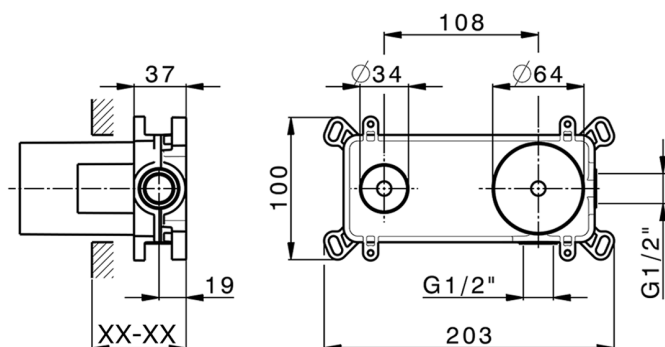

## Exposed part for single lever washbasin valve M32\_MT005510

MODEL **MT005510**

Exposed part for single lever washbasin valve, without concealed part, spout L.200 mm, for item Easy-Box ZB002450 and art. ZB025510

## Concealed single lever washbasin mixer Easy-Box CONCEALED\_ZB002450

MODEL **ZB002450**

Concealed single lever washbasin mixer  
Easy-Box, with protection guard box, without trim kit

AVAILABLE FINISHINGS

CHARACTERISTICS

Concealed **1**  
Cartridge Spare Parts **ZZ95409000**  
**35 mm Cartridge**

Piastra/Plate/Plaque/Platte/Placa

2-3mm: XX 56-76

10mm: XX 48-68