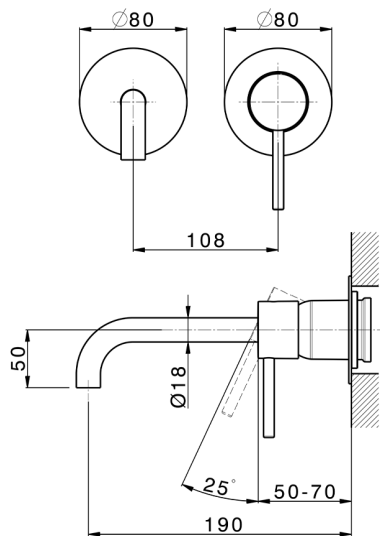

## Exposed part for single lever washbasin valve M32\_MT005510

MODEL **MT005510**

Exposed part for single lever washbasin valve, without concealed part, spout L.200 mm, for item Easy-Box ZB002450 and art. ZB025510

## Concealed single lever washbasin mixer Easy-Box CONCEALED\_ZB002450

MODEL **ZB002450**

Concealed single lever washbasin mixer  
Easy-Box, with protection guard box, without trim kit

AVAILABLE FINISHINGS

CHARACTERISTICS

Concealed **1**  
Cartridge Spare Parts **ZZ95409000**  
**35 mm Cartridge**

Piastra/Plate/Plaque/Platte/Placa

2-3mm: XX 56-76

10mm: XX 48-68