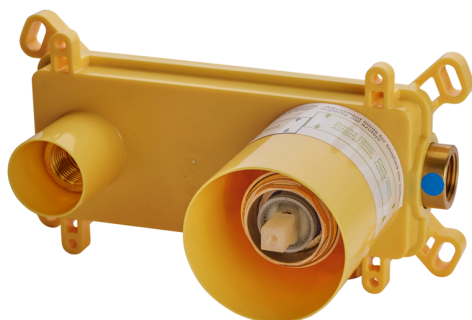

## Exposed part for single lever washbasin valve M32\_MT005510

MODEL **MT005510**

Exposed part for single lever washbasin valve, without concealed part, spout L.200 mm, for item Easy-Box ZB002450 and art. ZB025510

## Concealed single lever washbasin mixer Easy-Box CONCEALED\_ZB002450

MODEL **ZB002450**

Concealed single lever washbasin mixer  
Easy-Box, with protection guard box, without trim kit

AVAILABLE FINISHINGS

CHARACTERISTICS

Concealed **1**  
Cartridge Spare Parts **ZZ95409000**  
**35 mm Cartridge**

Piastra/Plate/Plaque/Platte/Placa

2-3mm: XX 56-76

10mm: XX 48-68

### EcoStop

EcoStop feature limits water flow to approximately 50% of maximum output with one point of resistance on setting. Push slightly past the middle stop only when full water output is required. This will save water up to 50%.