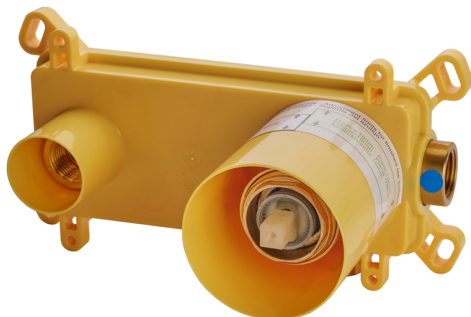

Exposed part for single lever washbasin valve M32_MT005510

MODEL **MT005510**

Exposed part for single lever washbasin valve, without concealed part, spout L.200 mm, for item Easy-Box ZB002450 and art. ZB025510

AVAILABLE FINISHINGS

-  **21** 21 Chrome
-  **26** 26 Old Copper
-  **2F** 2F Brushed Nickel
-  **2W** 2W Brushed Gold
-  **40** 40 Matt Black
-  **4Q** 4Q Matt White

CHARACTERISTICS

Installation **Concealed**

Required concealed parts **ZB002450**

Concealed single lever washbasin mixer Easy-Box CONCEALED_ZB002450

MODEL **ZB002450**

Concealed single lever washbasin mixer
Easy-Box, with protection guard box, without trim kit

AVAILABLE FINISHINGS

CHARACTERISTICS

Concealed **1**
Cartridge Spare Parts **ZZ95409000**
35 mm Cartridge

Piastra/Plate/Plaque/Platte/Placa

2-3mm: XX 56-76

10mm: XX 48-68

EcoStop

EcoStop feature limits water flow to approximately 50% of maximum output with one point of resistance on setting. Push slightly past the middle stop only when full water output is required. This will save water up to 50%.