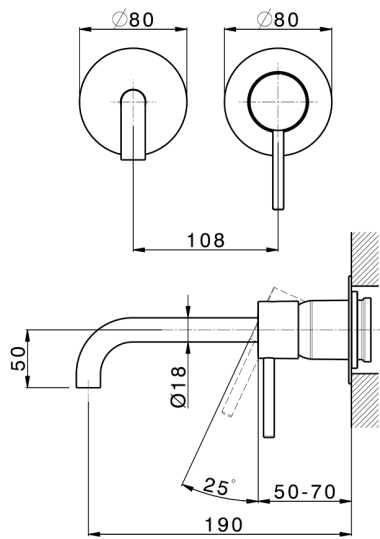

Exposed part for single lever washbasin valve M32_MT005510

MODEL **MT005510**

Exposed part for single lever washbasin valve, without concealed part, spout L.200 mm, for item Easy-Box ZB002450 and art. ZB025510

Required concealed parts **ZB002450**

Concealed single lever washbasin mixer Easy-Box CONCEALED_ZB002450

MODEL **ZB002450**

Concealed single lever washbasin mixer
Easy-Box, with protection guard box, without trim kit

AVAILABLE FINISHINGS

CHARACTERISTICS

Concealed **1**
Cartridge Spare Parts **ZZ95409000**
35 mm Cartridge

Piastra/Plate/Plaque/Platte/Placa

2-3mm: XX 56-76

10mm: XX 48-68

EcoStop

EcoStop feature limits water flow to approximately 50% of maximum output with one point of resistance on setting. Push slightly past the middle stop only when full water output is required. This will save water up to 50%.