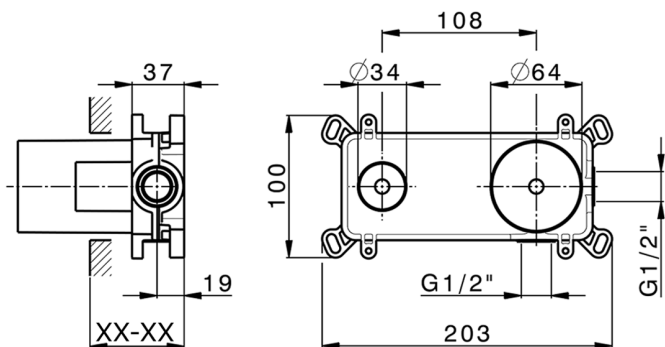

Exposed part for single lever washbasin valve M32_MT005510

MODEL **MT005510**

Exposed part for single lever washbasin valve, without concealed part, spout L.200 mm, for item Easy-Box ZB002450 and art. ZB025510

Required concealed parts **ZB002450**

Concealed single lever washbasin mixer Easy-Box CONCEALED_ZB002450

MODEL **ZB002450**

Concealed single lever washbasin mixer
Easy-Box, with protection guard box, without trim kit

AVAILABLE FINISHINGS

CHARACTERISTICS

Concealed **1**
Cartridge Spare Parts **ZZ95409000**
35 mm Cartridge

Piastra/Plate/Plaque/Platte/Placa

2-3mm: XX 56-76

10mm: XX 48-68

EcoStop

EcoStop feature limits water flow to approximately 50% of maximum output with one point of resistance on setting. Push slightly past the middle stop only when full water output is required. This will save water up to 50%.