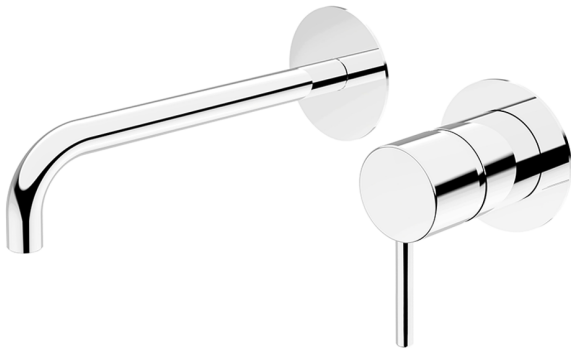

Exposed part for single lever washbasin valve M32_MT005510

MODEL **MT005510**

Exposed part for single lever washbasin valve, without concealed part, spout L.200 mm, for item Easy-Box ZB002450 and art. ZB025510

AVAILABLE FINISHINGS

-  **21** 21 Chrome
-  **26** 26 Old Copper
-  **2F** 2F Brushed Nickel
-  **2W** 2W Brushed Gold
-  **40** 40 Matt Black
-  **4Q** 4Q Matt White

CHARACTERISTICS

Installation **Concealed**

Required concealed parts **ZB002450**

Concealed single lever washbasin mixer Easy-Box CONCEALED_ZB002450

MODEL **ZB002450**

Concealed single lever washbasin mixer
Easy-Box, with protection guard box, without trim kit

AVAILABLE FINISHINGS

CHARACTERISTICS

Concealed **1**
Cartridge Spare Parts **ZZ95409000**
35 mm Cartridge

Piastra/Plate/Plaque/Platte/Placa

2-3mm: XX 56-76

10mm: XX 48-68

EcoStop

EcoStop feature limits water flow to approximately 50% of maximum output with one point of resistance on setting. Push slightly past the middle stop only when full water output is required. This will save water up to 50%.