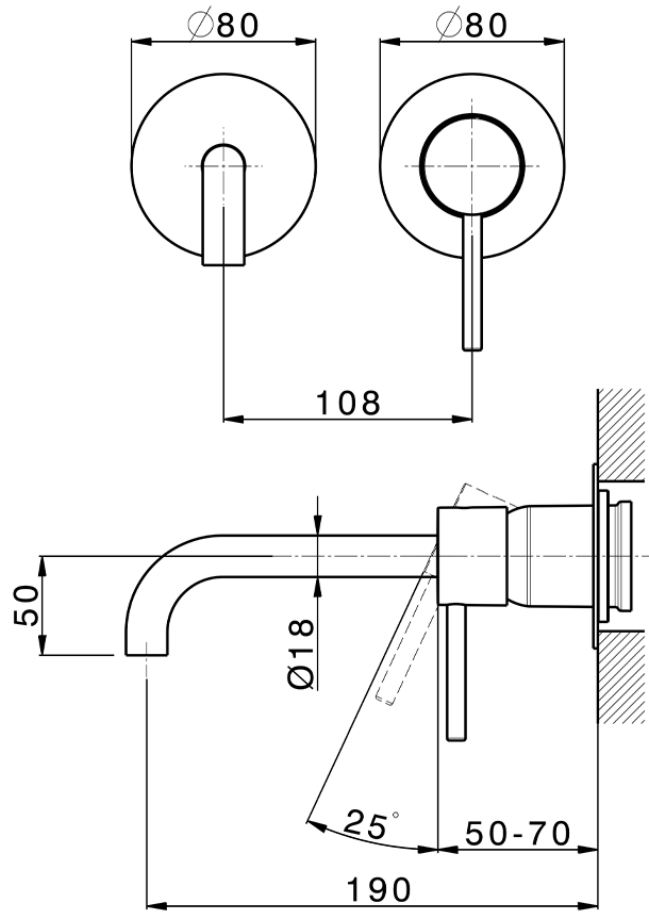

Exposed part for single lever washbasin valve M32_MT005510

MT005510

<https://en.huberitalia.com/exposed-part-for-single-lever-washbasin-valve-m32-mt005510>

Piastra/Plate/Plaque/Platte/Placa

2-3mm: XX 56-76

10mm: XX 48-68