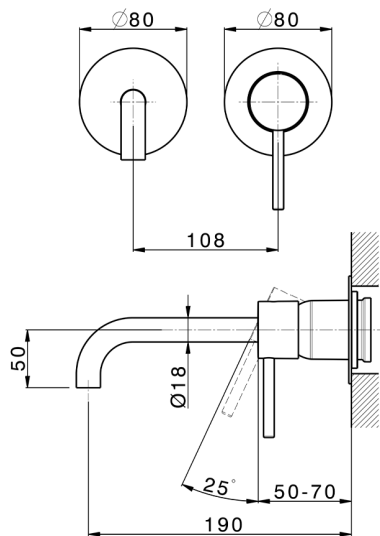

Exposed part for single lever washbasin valve M32_MT005510

MODEL **MT005510**

Exposed part for single lever washbasin valve, without concealed part, spout L.200 mm, for item Easy-Box ZB002450 and art. ZB025510

Required concealed parts **ZB002450**

Concealed single lever washbasin mixer Easy-Box CONCEALED_ZB002450

MODEL **ZB002450**

Concealed single lever washbasin mixer
Easy-Box, with protection guard box, without trim kit

AVAILABLE FINISHINGS

CHARACTERISTICS

Concealed **1**
Cartridge Spare Parts **ZZ95409000**
35 mm Cartridge

Piastra/Plate/Plaque/Platte/Placa

2-3mm: XX 56-76

10mm: XX 48-68

EcoStop

EcoStop feature limits water flow to approximately 50% of maximum output with one point of resistance on setting. Push slightly past the middle stop only when full water output is required. This will save water up to 50%.