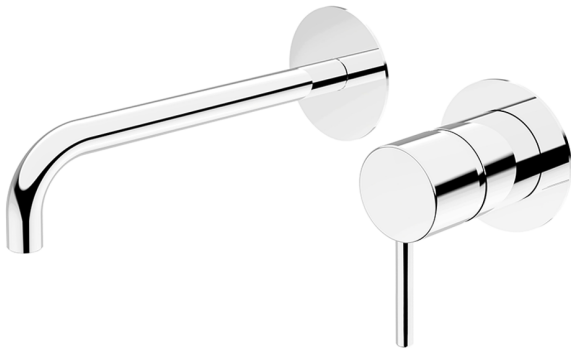

## Exposed part for single lever washbasin valve M32\_MT005510

MODEL **MT005510**

Exposed part for single lever washbasin valve, without concealed part, spout L.200 mm, for item Easy-Box ZB002450 and art. ZB025510

### AVAILABLE FINISHINGS

-  **21** 21 Chrome
-  **26** 26 Old Copper
-  **2F** 2F Brushed Nickel
-  **2W** 2W Brushed Gold
-  **40** 40 Matt Black
-  **4Q** 4Q Matt White

## Concealed single lever washbasin mixer Easy-Box CONCEALED\_ZB002450

MODEL **ZB002450**

Concealed single lever washbasin mixer  
Easy-Box, with protection guard box, without trim kit

AVAILABLE FINISHINGS

CHARACTERISTICS

Concealed **1**  
Cartridge Spare Parts **ZZ95409000**  
**35 mm Cartridge**

Piastra/Plate/Plaque/Platte/Placa

2-3mm: XX 56-76

10mm: XX 48-68