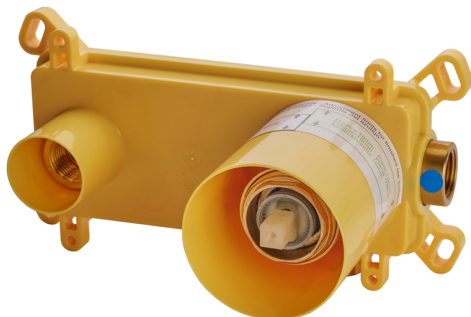

## Exposed part for single lever washbasin valve M32\_MT005510

MODEL **MT005510**

Exposed part for single lever washbasin valve, without concealed part, spout L.200 mm, for item Easy-Box ZB002450 and art. ZB025510

## Concealed single lever washbasin mixer Easy-Box CONCEALED\_ZB002450

MODEL **ZB002450**

Concealed single lever washbasin mixer  
Easy-Box, with protection guard box, without trim kit

AVAILABLE FINISHINGS

CHARACTERISTICS

Concealed **1**  
Cartridge Spare Parts **ZZ95409000**  
**35 mm Cartridge**

Piastra/Plate/Plaque/Platte/Placa

2-3mm: XX 56-76

10mm: XX 48-68

### EcoStop

EcoStop feature limits water flow to approximately 50% of maximum output with one point of resistance on setting. Push slightly past the middle stop only when full water output is required. This will save water up to 50%.