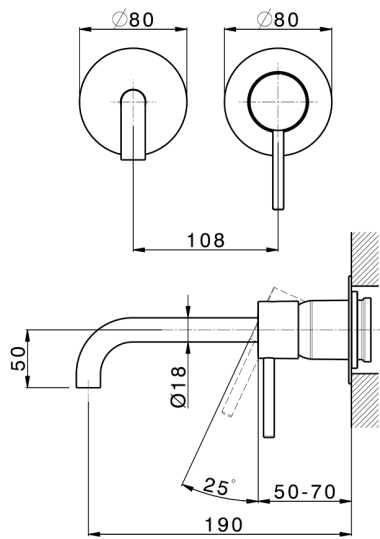

## Exposed part for single lever washbasin valve M32\_MT005510

MODEL **MT005510**

Exposed part for single lever washbasin valve, without concealed part, spout L.200 mm, for item Easy-Box ZB002450 and art. ZB025510

## Concealed single lever washbasin mixer Easy-Box CONCEALED\_ZB002450

MODEL **ZB002450**

Concealed single lever washbasin mixer  
Easy-Box, with protection guard box, without trim kit

AVAILABLE FINISHINGS

CHARACTERISTICS

Concealed **1**  
Cartridge Spare Parts **ZZ95409000**  
**35 mm Cartridge**

Piastra/Plate/Plaque/Platte/Placa

2-3mm: XX 56-76

10mm: XX 48-68