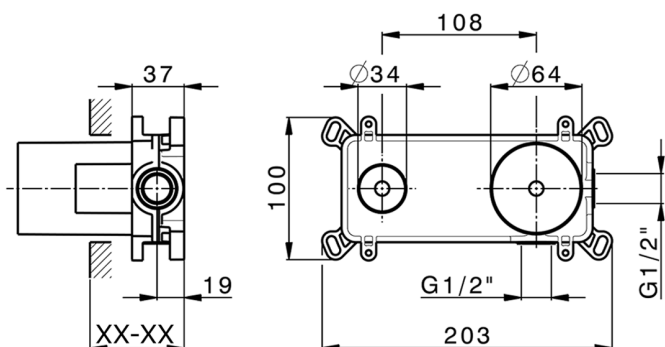

## Exposed part for single lever washbasin valve M32\_MT005510

MODEL **MT005510**

Exposed part for single lever washbasin valve, without concealed part, spout L.200 mm, for item Easy-Box ZB002450 and art. ZB025510

## Concealed single lever washbasin mixer Easy-Box CONCEALED\_ZB002450

MODEL **ZB002450**

Concealed single lever washbasin mixer  
Easy-Box, with protection guard box, without trim kit

AVAILABLE FINISHINGS

CHARACTERISTICS

Concealed **1**  
Cartridge Spare Parts **ZZ95409000**  
**35 mm Cartridge**

Piastra/Plate/Plaque/Platte/Placa

2-3mm: XX 56-76

10mm: XX 48-68