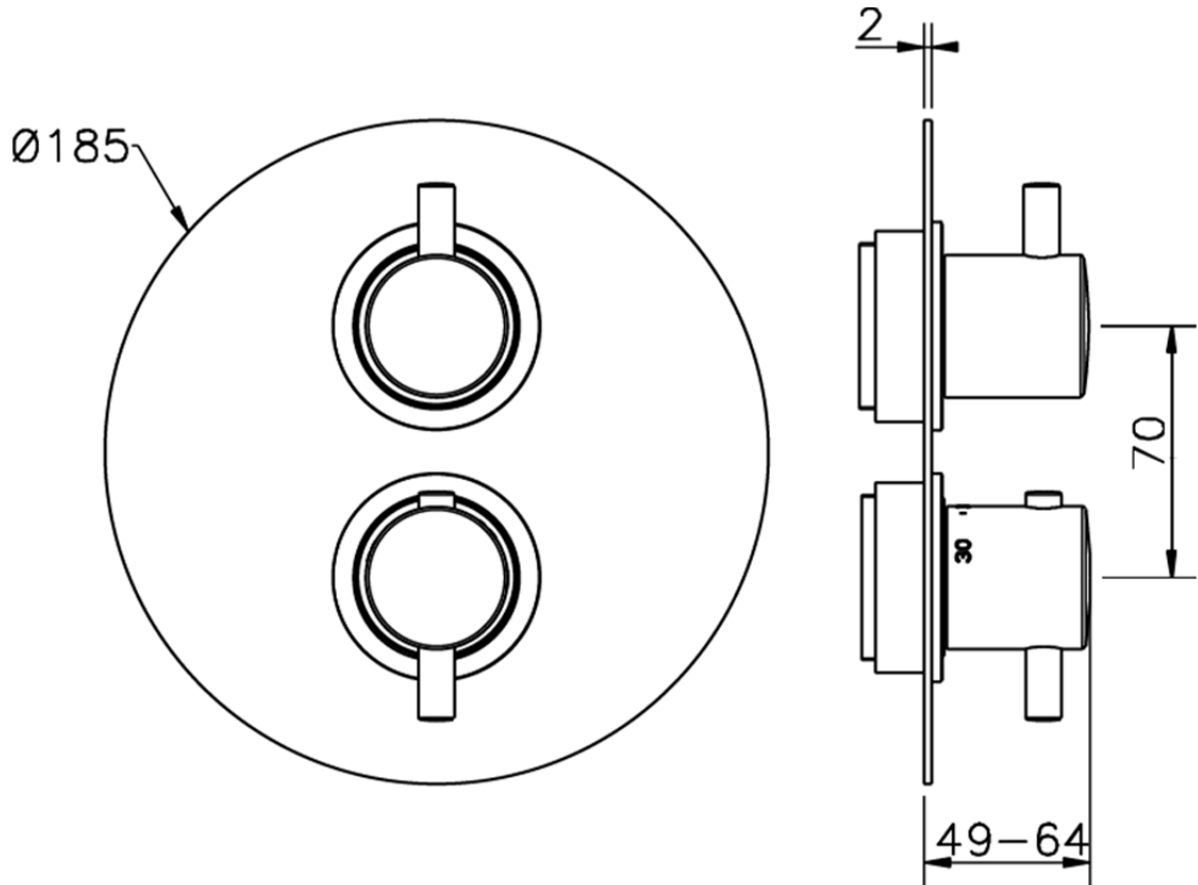

Exposed part for 3-outlet thermostatic mixer M32_MT018200

MT018200

<https://en.huberitalia.com/exposed-part-for-3-outlet-thermostatic-mixer-m32-mt018200>

Piastra/Plate/Plaque/Platte/Placa

2-3mm: XX 25-40 YY 76-91

10 mm: XX 16-31 YY 65-80

ZB018201

<https://en.huberitalia.com/3-outlet-concealed-thermostatic-shower-valve-concealed-zb018201>

2024-09-19