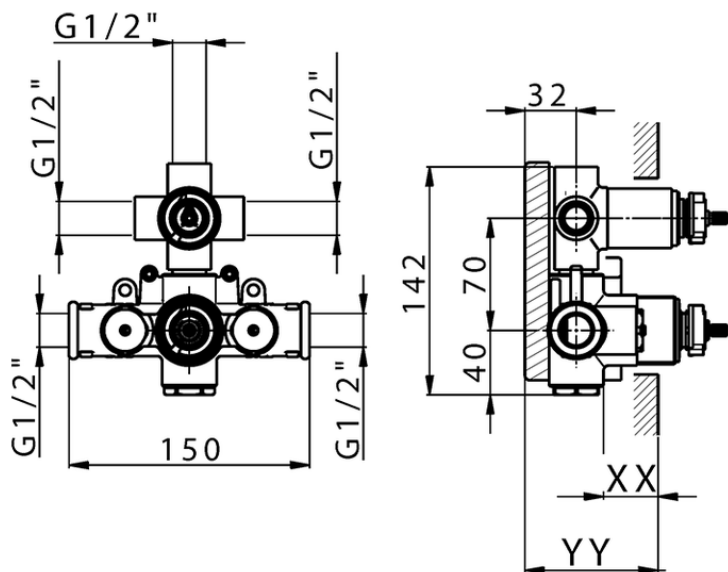

Exposed part for 3-outlet thermostatic mixer M32_MT018200

MT018200

<https://en.huberitalia.com/exposed-part-for-3-outlet-thermostatic-mixer-m32-mt018200>

Piastra/Plate/Plaque/Platte/Placa

2-3mm: XX 25-40 YY 76-91

10 mm: XX 16-31 YY 65-80

ZB018201

<https://en.huberitalia.com/3-outlet-concealed-thermostatic-shower-valve-concealed-zb018201>

2024-09-20