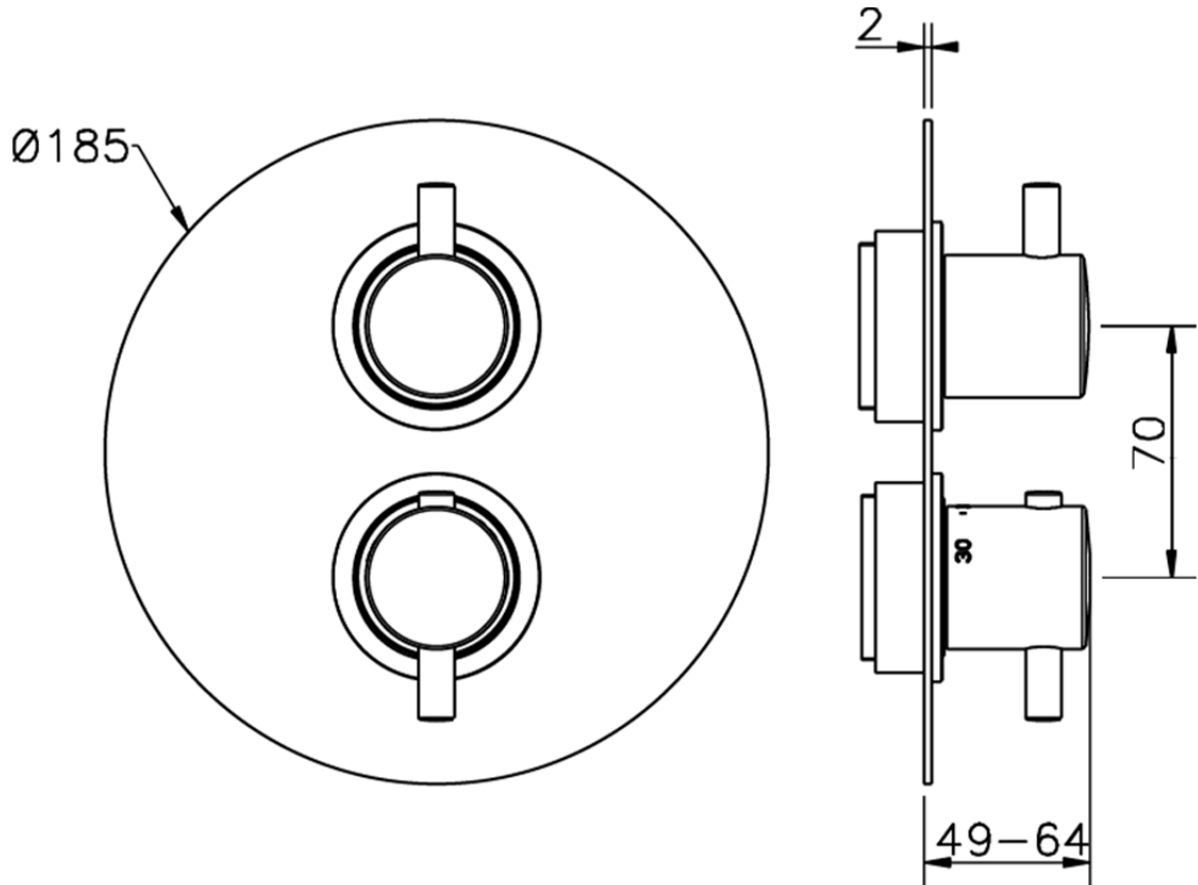

Exposed part for 3-outlet thermostatic mixer M32_MT018200

MT018200

<https://en.huberitalia.com/exposed-part-for-3-outlet-thermostatic-mixer-m32-mt018200>

Piastra/Plate/Plaque/Platte/Placa

2-3mm: XX 25-40 YY 76-91

10 mm: XX 16-31 YY 65-80

ZB018201

<https://en.huberitalia.com/3-outlet-concealed-thermostatic-shower-valve-concealed-zb018201>

2024-09-20