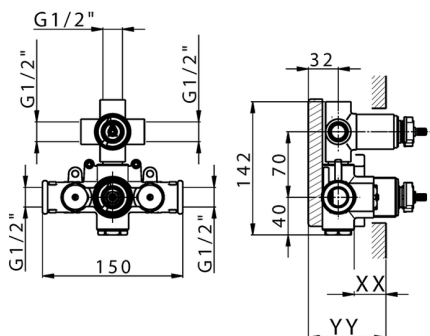

3-Outlet Concealed thermostatic mixer, with 3-outlet diverter, without trim kit

AVAILABLE FINISHINGS

CHARACTERISTICS

Installation	Concealed
Cartridge Spare Parts	24.04A.PP
8x20 Plus P Thermostatic Valve	
Concealed	1

Piastra/Plate/Plaque/Platte/Placa
 2-3mm: XX 25-40 YY 76-91
 10 mm: XX 16-31 YY 65-80

DeviaStop

The Huber Devia Stop technology allows to adjust the water flow and to direct it to the selected output point (overhead soaker, hand shower, etc).