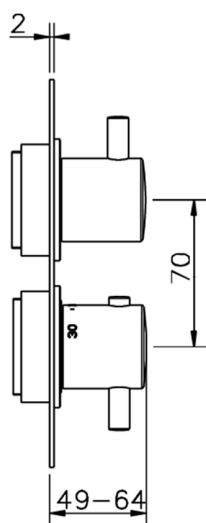

Exposed part for 3-outlet thermostatic mixer M32_MT018200

MODEL **MT018200**

Exposed part for 3-outlet thermostatic mixer, with 3 outlet diverter, without concealed part, for item ZB018201

AVAILABLE FINISHINGS

-  **21** 21 Chrome
-  **26** 26 Old Copper
-  **2F** 2F Brushed Nickel
-  **2W** 2W Brushed Gold
-  **40** 40 Matt Black
-  **4Q** 4Q Matt White

CHARACTERISTICS

Installation **Concealed**
 Required concealed parts **ZB018201**

3-Outlet Concealed thermostatic mixer, with 3-outlet diverter, without trim kit

AVAILABLE FINISHINGS

04 04 Without finishing

CHARACTERISTICS

Installation **Concealed**

Cartridge Spare Parts **24.04A.PP**

8x20 Plus P Thermostatic Valve

Concealed **1**

Piastra/Plate/Plaque/Platte/Placa

2-3mm: XX 25-40 YY 76-91

10 mm: XX 16-31 YY 65-80

DeviaStop

The Huber Devia Stop technology allows to adjust the water flow and to direct it to the selected output point (overhead soaker, hand shower, etc).