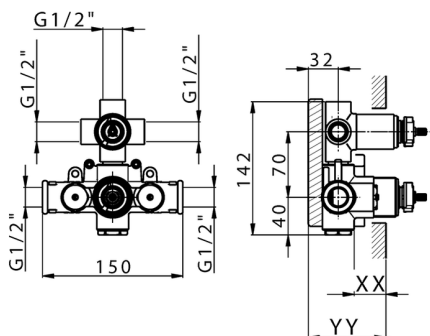

3-Outlet Concealed thermostatic mixer, with 3-outlet diverter, without trim kit

AVAILABLE FINISHINGS

04 04 Without finishing

CHARACTERISTICS

Installation **Concealed**

Cartridge Spare Parts **24.04A.PP**

8x20 Plus P Thermostatic Valve

Concealed **1**

Piastra/Plate/Plaque/Platte/Placa

2-3mm: XX 25-40 YY 76-91

10 mm: XX 16-31 YY 65-80

DeviaStop

The Huber Devia Stop technology allows to adjust the water flow and to direct it to the selected output point (overhead soaker, hand shower, etc).