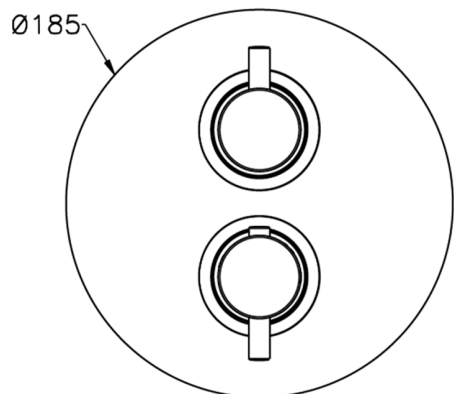

Exposed part for 3-outlet thermostatic mixer M32_MT018200

MODEL **MT018200**

Exposed part for 3-outlet thermostatic mixer, with 3 outlet diverter, without concealed part, for item ZB018201

AVAILABLE FINISHINGS

-  **21** 21 Chrome
-  **26** 26 Old Copper
-  **2F** 2F Brushed Nickel
-  **2W** 2W Brushed Gold
-  **40** 40 Matt Black
-  **4Q** 4Q Matt White

CHARACTERISTICS

Installation **Concealed**
 Required concealed parts **ZB018201**

Concealed **1**

Piastra/Plate/Plaque/Platte/Placa

2-3mm: XX 25-40 YY 76-91

10 mm: XX 16-31 YY 65-80

DeviaStop

The Huber Devia Stop technology allows to adjust the water flow and to direct it to the selected output point (overhead soaker, hand shower, etc).