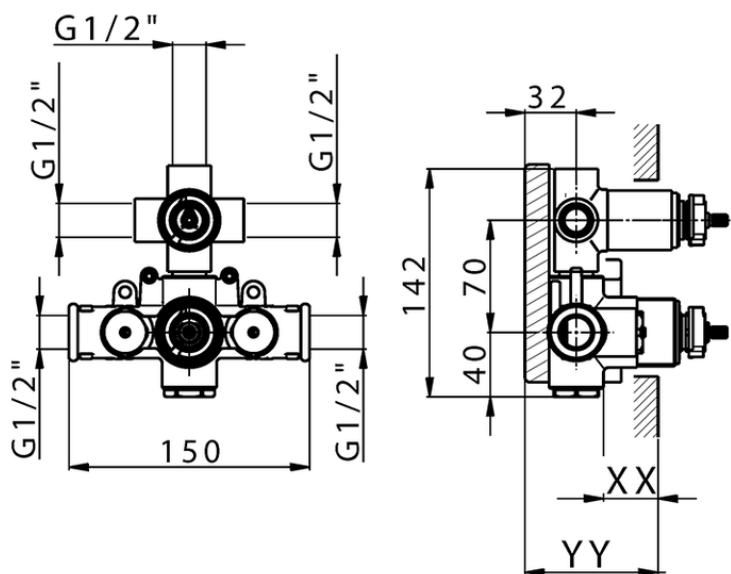

Exposed part for 3-outlet thermostatic mixer M32_MT018200

MT018200

<https://en.huberitalia.com/exposed-part-for-3-outlet-thermostatic-mixer-m32-mt018200>

Piastra/Plate/Plaque/Platte/Placa

2-3mm: XX 25-40 YY 76-91

10 mm: XX 16-31 YY 65-80

ZB018201

<https://en.huberitalia.com/3-outlet-concealed-thermostatic-shower-valve-concealed-zb018201>

2024-09-19