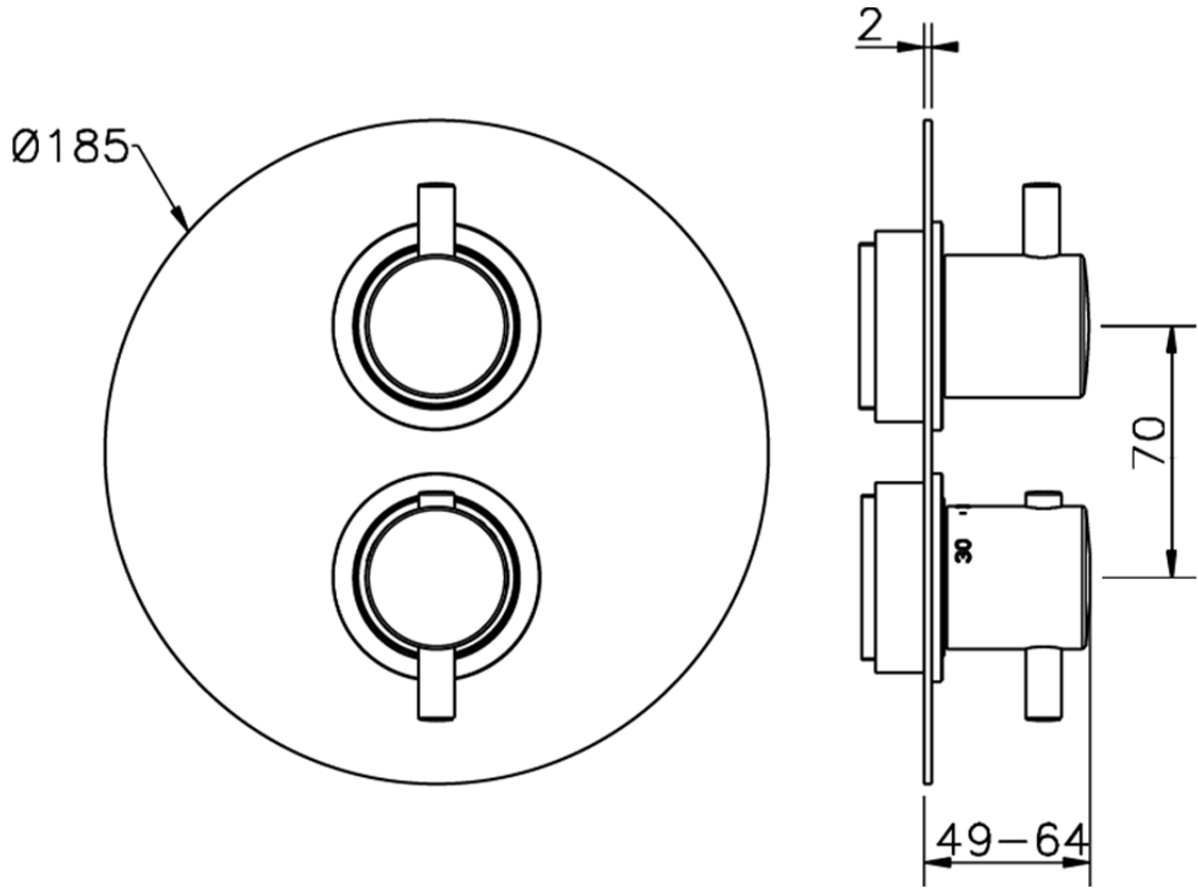

Exposed part for 3-outlet thermostatic mixer M32_MT018200

MT018200

<https://en.huberitalia.com/exposed-part-for-3-outlet-thermostatic-mixer-m32-mt018200>

Piastra/Plate/Plaque/Platte/Placa

2-3mm: XX 25-40 YY 76-91

10 mm: XX 16-31 YY 65-80

ZB018201

<https://en.huberitalia.com/3-outlet-concealed-thermostatic-shower-valve-concealed-zb018201>

2024-09-19