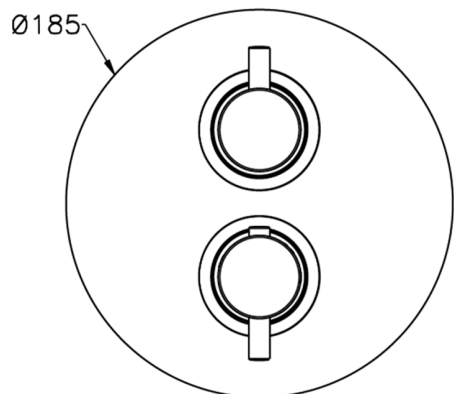

Exposed part for 3-outlet thermostatic mixer M32_MT018200

MODEL **MT018200**

Exposed part for 3-outlet thermostatic mixer, with 3 outlet diverter, without concealed part, for item ZB018201

AVAILABLE FINISHINGS

-  **21** 21 Chrome
-  **26** 26 Old Copper
-  **2F** 2F Brushed Nickel
-  **2W** 2W Brushed Gold
-  **40** 40 Matt Black
-  **4Q** 4Q Matt White

CHARACTERISTICS

Installation **Concealed**
 Required concealed parts **ZB018201**

Piastra/Plate/Plaque/Platte/Placa
 2-3mm: XX 25-40 YY 76-91
 10 mm: XX 16-31 YY 65-80

DeviaStop

The Huber Devia Stop technology allows to adjust the water flow and to direct it to the selected output point (overhead soaker, hand shower, etc).