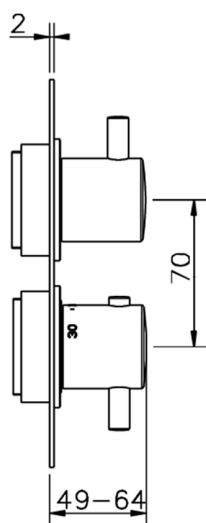

Exposed part for 3-outlet thermostatic mixer M32_MT018200

MODEL **MT018200**

Exposed part for 3-outlet thermostatic mixer, with 3 outlet diverter, without concealed part, for item ZB018201

AVAILABLE FINISHINGS

-  **21** 21 Chrome
-  **26** 26 Old Copper
-  **2F** 2F Brushed Nickel
-  **2W** 2W Brushed Gold
-  **40** 40 Matt Black
-  **4Q** 4Q Matt White

CHARACTERISTICS

Installation **Concealed**
 Required concealed parts **ZB018201**

3-Outlet Concealed thermostatic mixer, with 3-outlet diverter, without trim kit

AVAILABLE FINISHINGS

CHARACTERISTICS

| | |
|---------------------------------------|------------------|
| Installation | Concealed |
| Cartridge Spare Parts | 24.04A.PP |
| 8x20 Plus P Thermostatic Valve | |
| Concealed | 1 |

Piastra/Plate/Plaque/Platte/Placa
 2-3mm: XX 25-40 YY 76-91
 10 mm: XX 16-31 YY 65-80

DeviaStop

The Huber Devia Stop technology allows to adjust the water flow and to direct it to the selected output point (overhead soaker, hand shower, etc).