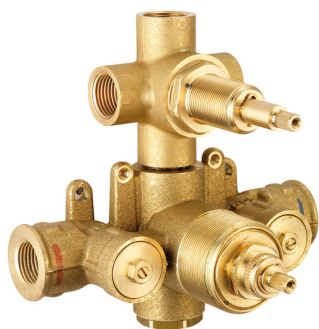

Exposed part for 3-outlet thermostatic mixer M32_MT018200

MODEL **MT018200**

Exposed part for 3-outlet thermostatic mixer, with 3 outlet diverter, without concealed part, for item ZB018201

AVAILABLE FINISHINGS

-  **21** 21 Chrome
-  **26** 26 Old Copper
-  **2F** 2F Brushed Nickel
-  **2W** 2W Brushed Gold
-  **40** 40 Matt Black
-  **4Q** 4Q Matt White

CHARACTERISTICS

Installation **Concealed**
 Required concealed parts **ZB018201**

Thermostatic

The Huber thermostatic is your personal water manager, helping you to handle, control and save water and energy.

3-outlet Concealed thermostatic shower valve CONCEALED_ZB018201

MODEL **ZB018201**

3-Outlet Concealed thermostatic mixer, with 3-outlet diverter, without trim kit

AVAILABLE FINISHINGS

CHARACTERISTICS

| | |
|---------------------------------------|------------------|
| Installation | Concealed |
| Cartridge Spare Parts | 24.04A.PP |
| 8x20 Plus P Thermostatic Valve | |
| Concealed | 1 |