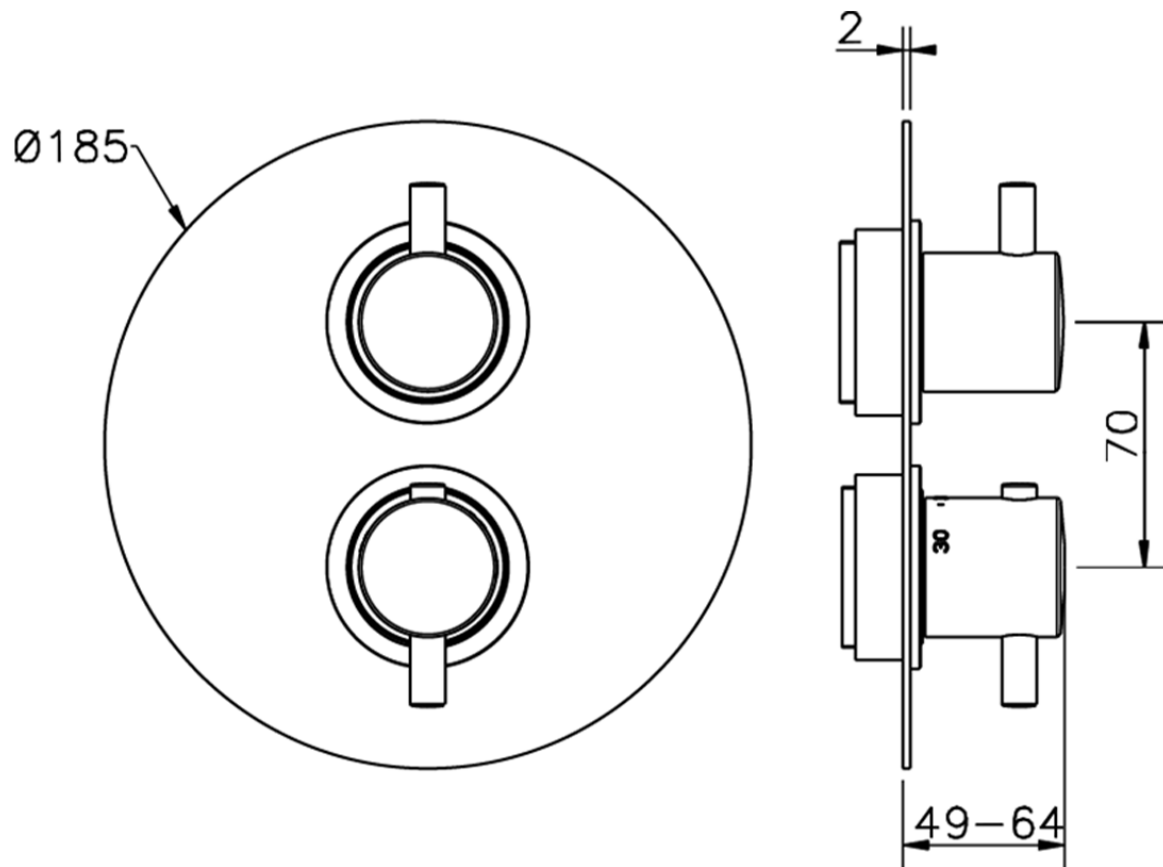

Exposed part for 3-outlet thermostatic mixer NUOVA KIRUNA_K2018200

K2018200

<https://en.huberitalia.com/exposed-part-for-3-outlet-thermostatic-mixer-nuova-kiruna-k2018200>

Piastra/Plate/Plaque/Platte/Placa

2-3mm: XX 25-40 YY 76-91

10 mm: XX 16-31 YY 65-80

ZB018201

<https://en.huberitalia.com/3-outlet-concealed-thermostatic-shower-valve-concealed-zb018201>

2026-04-07