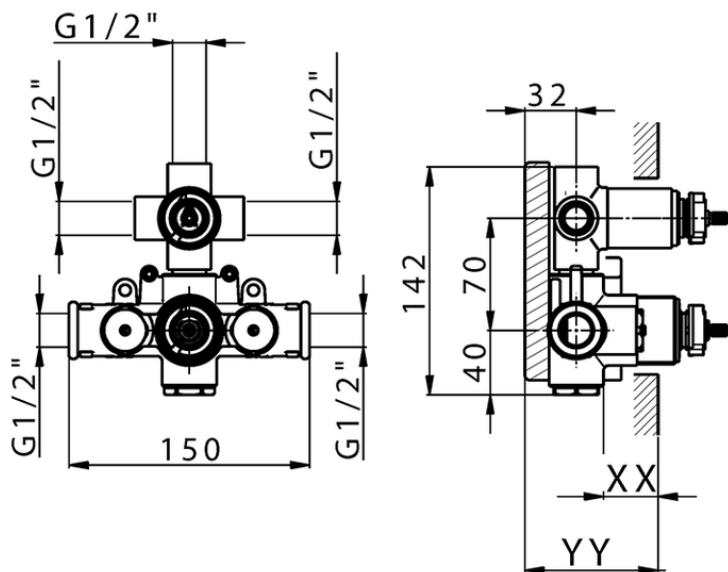

## Exposed part for 3-outlet thermostatic mixer NUOVA KIRUNA\_K2018200

K2018200

<https://en.huberitalia.com/exposed-part-for-3-outlet-thermostatic-mixer-nuova-kiruna-k2018200>

Piastra/Plate/Plaque/Platte/Placa

2-3mm: XX 25-40 YY 76-91

10 mm: XX 16-31 YY 65-80

ZB018201

<https://en.huberitalia.com/3-outlet-concealed-thermostatic-shower-valve-concealed-zb018201>

2026-05-25