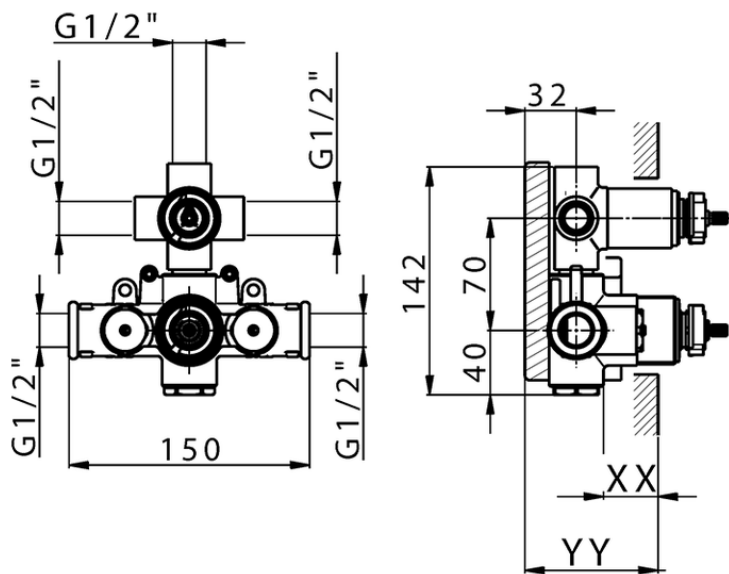

Exposed part for 3-outlet thermostatic mixer NUOVA KIRUNA_K2018200

K2018200

<https://en.huberitalia.com/exposed-part-for-3-outlet-thermostatic-mixer-nuova-kiruna-k2018200>

Piastra/Plate/Plaque/Platte/Placa

2-3mm: XX 25-40 YY 76-91

10 mm: XX 16-31 YY 65-80

ZB018201

<https://en.huberitalia.com/3-outlet-concealed-thermostatic-shower-valve-concealed-zb018201>

2026-02-24