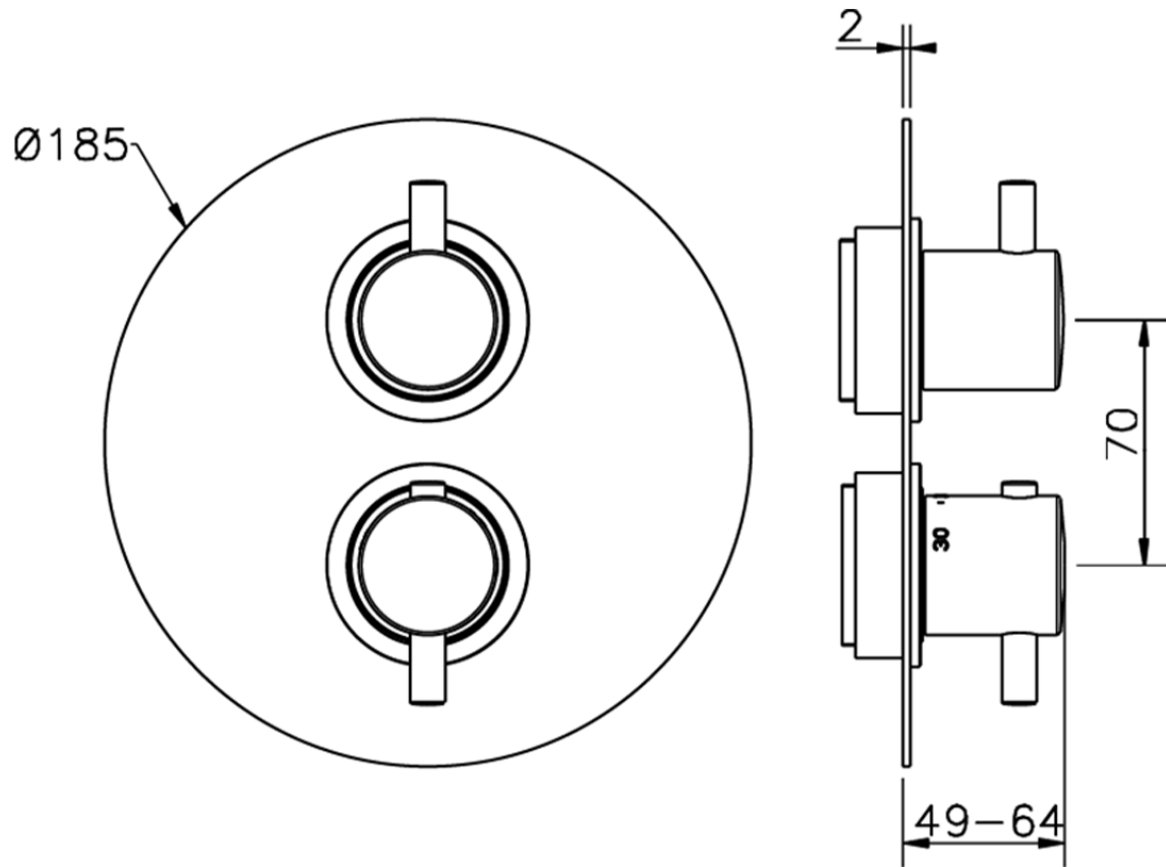

Exposed part for 3-outlet thermostatic mixer NUOVA KIRUNA_K2018200

K2018200

<https://en.huberitalia.com/exposed-part-for-3-outlet-thermostatic-mixer-nuova-kiruna-k2018200>

Piastra/Plate/Plaque/Platte/Placa

2-3mm: XX 25-40 YY 76-91

10 mm: XX 16-31 YY 65-80

ZB018201

<https://en.huberitalia.com/3-outlet-concealed-thermostatic-shower-valve-concealed-zb018201>

2026-02-24